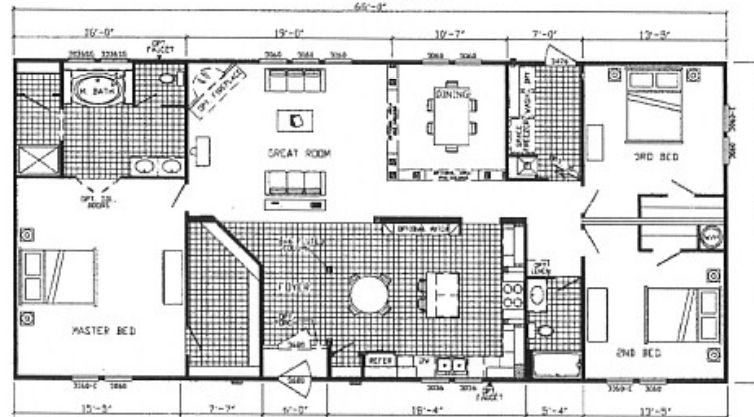

803-494-5700

Central Carolina Homes

www.cchomes.biz

THE MANASSAS

by CAVALIER HOME BUILDERS

Model 09-A6603L

70 X 32
3 Bedroom
2 Bath
1980 Sq.Ft.
AVAILABLE
IN THE
EASTERN
REGION
ONLY

OPTIONAL EXTERIOR

STANDARD EXTERIOR

OPTIONAL BATH

OPTIONAL HOME OFFICE

OPTIONAL KITCHEN

Plans and specifications are subject to change without notice or obligation. Overall size dimensions are approximate and stated to industry standards. Overall length includes approximately four feet for the hitch. The square footage is measured from exterior wall to exterior wall, and is an approximate figure. Floor plan drawings are meant to be representative and, in keeping with our policy of constant updating and improvement, may vary from the actual home. All dimensions are nominal. Ask your retailer for specifics.