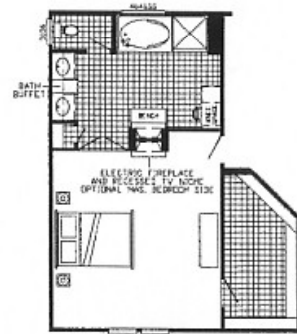

803-494-5700

Central Carolina Homes

www.cchomes.biz

THE MANASSAS

by CAVALIER HOME BUILDERS

Model 09-A6603L

70 X 32
3 Bedroom
2 Bath
1980 Sq.Ft.
AVAILABLE
IN THE
EASTERN
REGION
ONLY

OPTIONAL EXTERIOR

STANDARD EXTERIOR

OPTIONAL BATH

OPTIONAL HOME OFFICE

OPTIONAL KITCHEN

Plans and specifications are subject to change without notice or obligation. Overall size dimensions are approximate and stated to industry standards. Overall length includes approximately four feet for the hitch. The square footage is measured from exterior wall to exterior wall, and is an approximate figure. Floor plan drawings are meant to be representative and, in keeping with our policy of constant updating and improvement, may vary from the actual home. All dimensions are nominal. Ask your retailer for specifics.