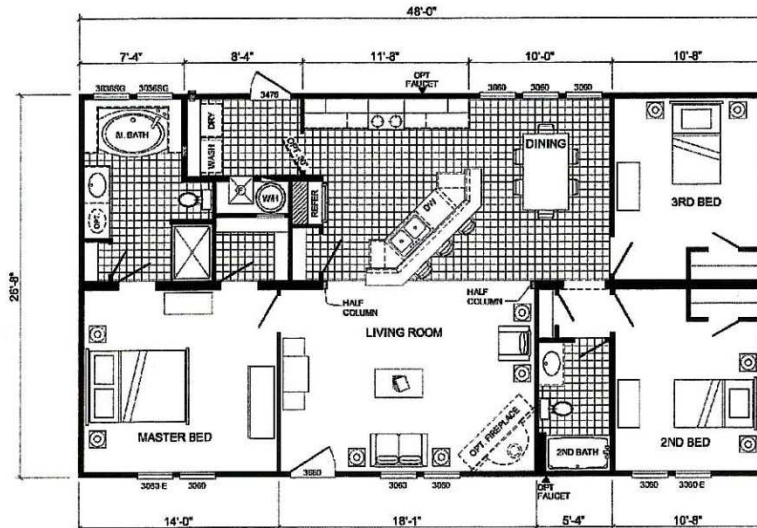

803-494-5700

Central Carolina Homes

www.cchomes.biz

**THE WELLINGTON** by  
CAVALIER HOME BUILDERS

**Model 09-A5400L**

**52 X 28**

**3 Bedroom**

**2 Bath**

**1280 Sq.Ft.**

Plans and specifications are subject to change without notice or obligation. Overall size dimensions are approximate and stated to industry standards. Overall length includes approximately four feet for the hitch. The square footage is measured from exterior wall to exterior wall, and is an approximate figure. Floor plan drawings are meant to be representative and, in keeping with our policy of constant updating and improvement, may vary from the actual home. All dimensions are nominal. Ask your retailer for specifics.