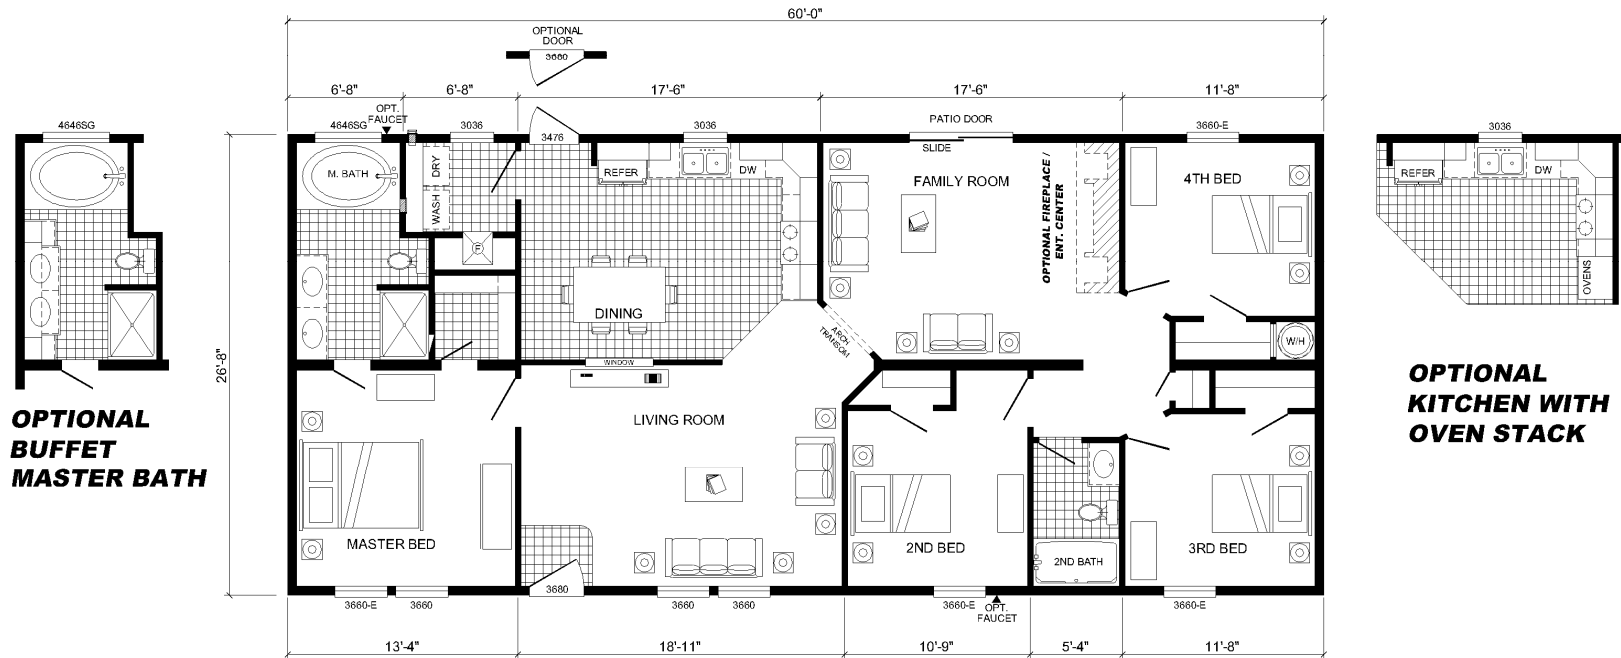

THE BELLAIRE by **CAVALIER HOME BUILDERS**

Model 09-A5310

64 X 28, 4 Bedroom, 2 Bath, 1600 Sq.Ft.

Plans and specifications are subject to change without notice or obligation. Overall size dimensions are approximate and stated to industry standards. Overall length includes approximately four feet for the hitch. The square footage is measured from exterior wall to exterior wall, and is an approximate figure. Floor plan drawings are meant to be representative and, in keeping with our policy of constant updating and improvement, may vary from the actual home. All dimensions are nominal. Ask your retailer for specifics.