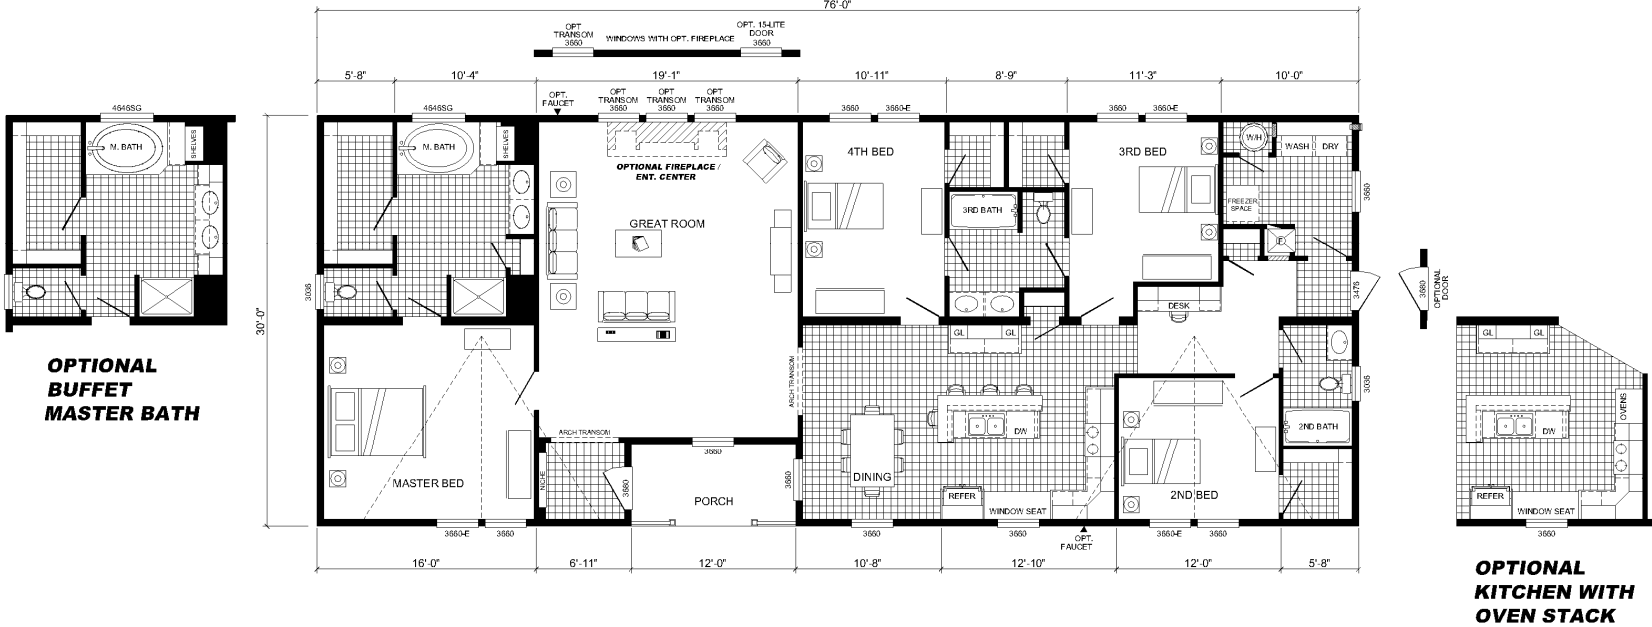

THE CHARLOTTE by CAVALIER HOME BUILDERS

Model 09-A6504

80 X 32, 4 Bedroom, 3 Bath, GR, 2208 Sq.Ft.

Plans and specifications are subject to change without notice or obligation. Overall size dimensions are approximate and stated to industry standards. Overall length includes approximately four feet for the hitch. The square footage is measured from exterior wall to exterior wall, and is an approximate figure. Floor plan drawings are meant to be representative and, in keeping with our policy of constant updating and improvement, may vary from the actual home. All dimensions are nominal. Ask your retailer for specifics.