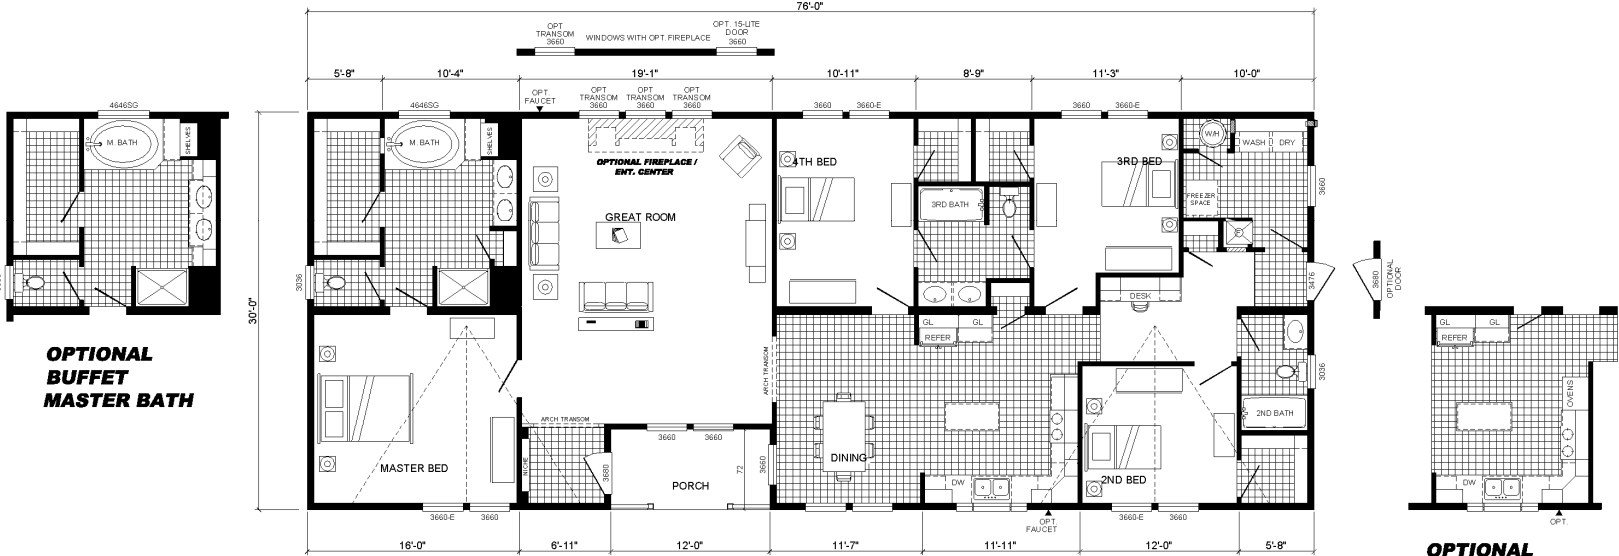

# Model 09-A6586

FRONT ELEVATION

OPTIONAL BUFFET MASTER BATH

OPTIONAL KITCHEN WITH OVEN STACK

## 80 X 32, 4 Bedroom, 3 Bath, GR, 2208 Sq.Ft.

Plans and specifications are subject to change without notice or obligation. Overall size dimensions are approximate and stated to industry standards. Overall length includes approximately four feet for the hitch. The square footage is measured from exterior wall to exterior wall, and is an approximate figure. Floor plan drawings are meant to be representative and, in keeping with our policy of constant updating and improvement, may vary from the actual home. All dimensions are nominal. Ask your retailer for specifics.