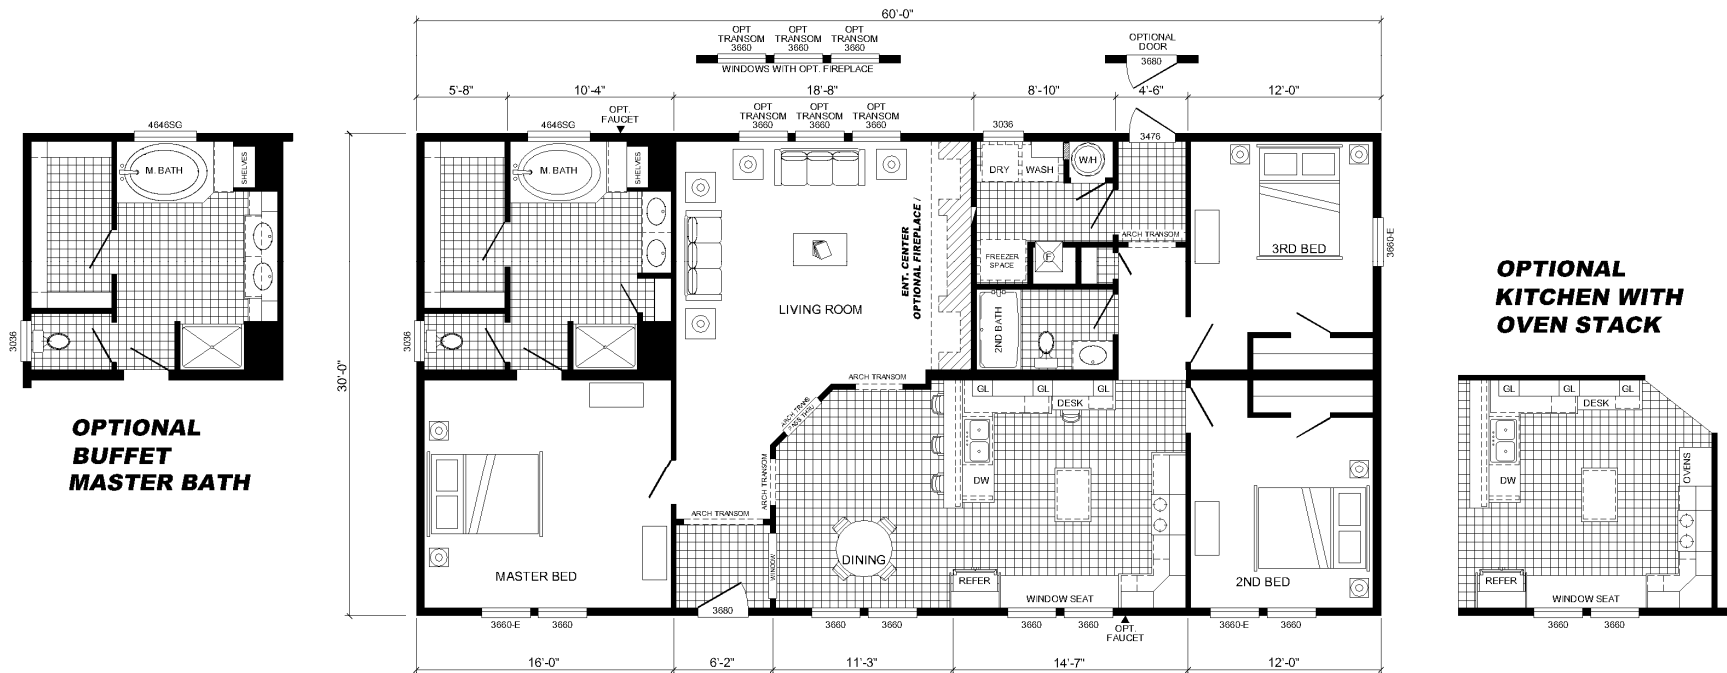

THE EVERETT by CAVALIER HOME BUILDERS

Model 09-A6565

64 X 32, 3 Bedroom, 2 Bath, 1800 Sq.Ft.

Plans and specifications are subject to change without notice or obligation. Overall size dimensions are approximate and stated to industry standards. Overall length includes approximately four feet for the hitch. The square footage is measured from exterior wall to exterior wall, and is an approximate figure. Floor plan drawings are meant to be representative and, in keeping with our policy of constant updating and improvement, may vary from the actual home. All dimensions are nominal. Ask your retailer for specifics.