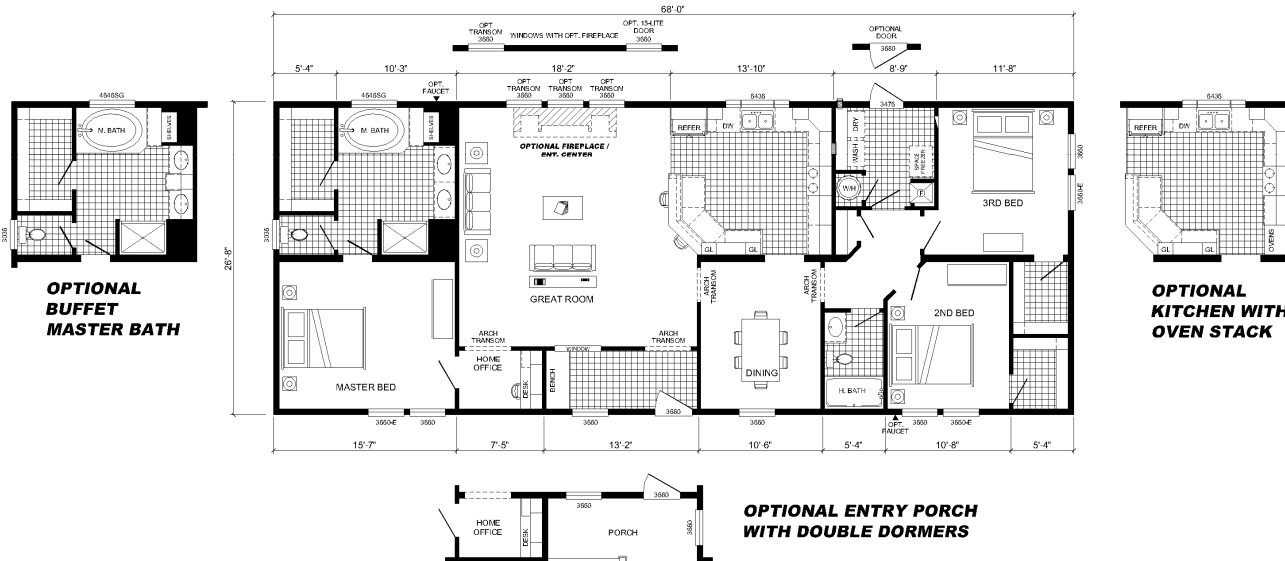

803-494-5700

Central Carolina Homes

www.cchomes.biz

THE GULFPORT by CAVALIER HOME BUILDERS

Model 09-A5376

OPTIONAL DOUBLE DORMER AND PORCH

STANDARD EXTERIOR

72 X 28, 3 Bedroom, 2 Bath, 1813 Sq.Ft.

Plans and specifications are subject to change without notice or obligation. Overall size dimensions are approximate and stated to industry standards. Overall length includes approximately four feet for the hitch. The square footage is measured from exterior wall to exterior wall, and is an approximate figure. Floor plan drawings are meant to be representative and, in keeping with our policy of constant updating and improvement, may vary from the actual home. All dimensions are nominal. Ask your retailer for specifics.