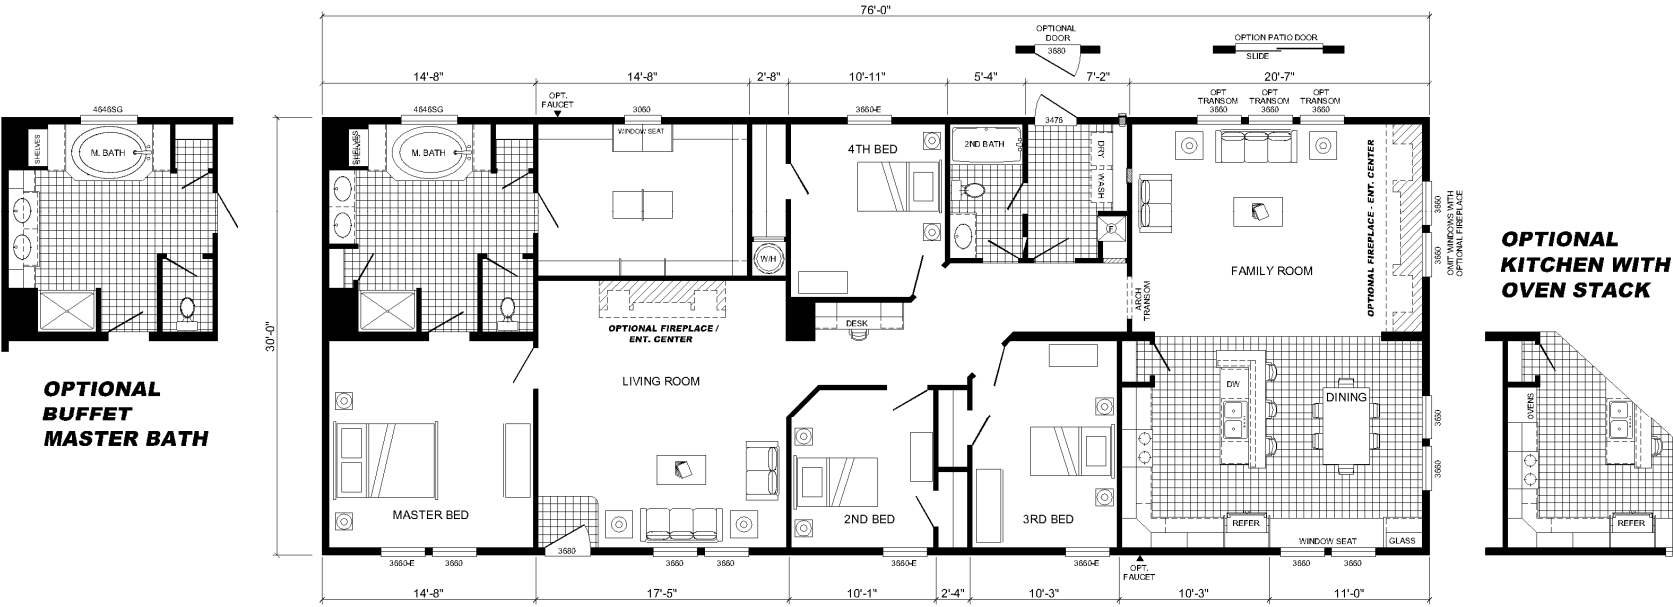

**THE JEFFERSON** by  
**CAVALIER HOME BUILDERS**

**Model 09-A6520**

**80 X 32, 4 Bedroom, 2 Bath, Den, 2280 Sq.Ft.**

Plans and specifications are subject to change without notice or obligation. Overall size dimensions are approximate and stated to industry standards. Overall length includes approximately four feet for the hitch. The square footage is measured from exterior wall to exterior wall, and is an approximate figure. Floor plan drawings are meant to be representative and, in keeping with our policy of constant updating and improvement, may vary from the actual home. All dimensions are nominal. Ask your retailer for specifics.