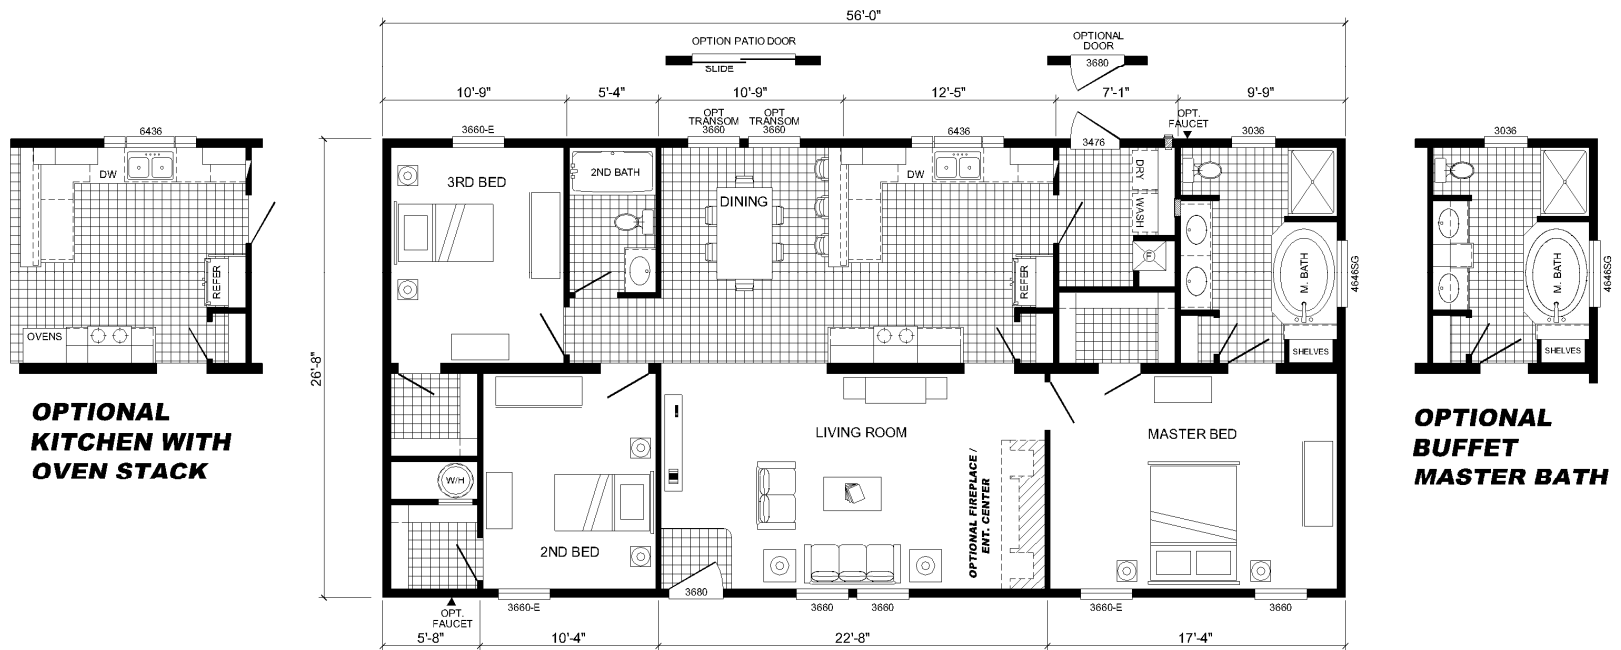

803-494-5700

Central Carolina Homes

www.cchomes.biz

THE KENTWOOD by **CAVALIER HOME BUILDERS**

Model 09-A5319

60 X 28, 3 Bedroom, 2 Bath, 1493 Sq.Ft.

Plans and specifications are subject to change without notice or obligation. Overall size dimensions are approximate and stated to industry standards. Overall length includes approximately four feet for the hitch. The square footage is measured from exterior wall to exterior wall, and is an approximate figure. Floor plan drawings are meant to be representative and, in keeping with our policy of constant updating and improvement, may vary from the actual home. All dimensions are nominal. Ask your retailer for specifics.