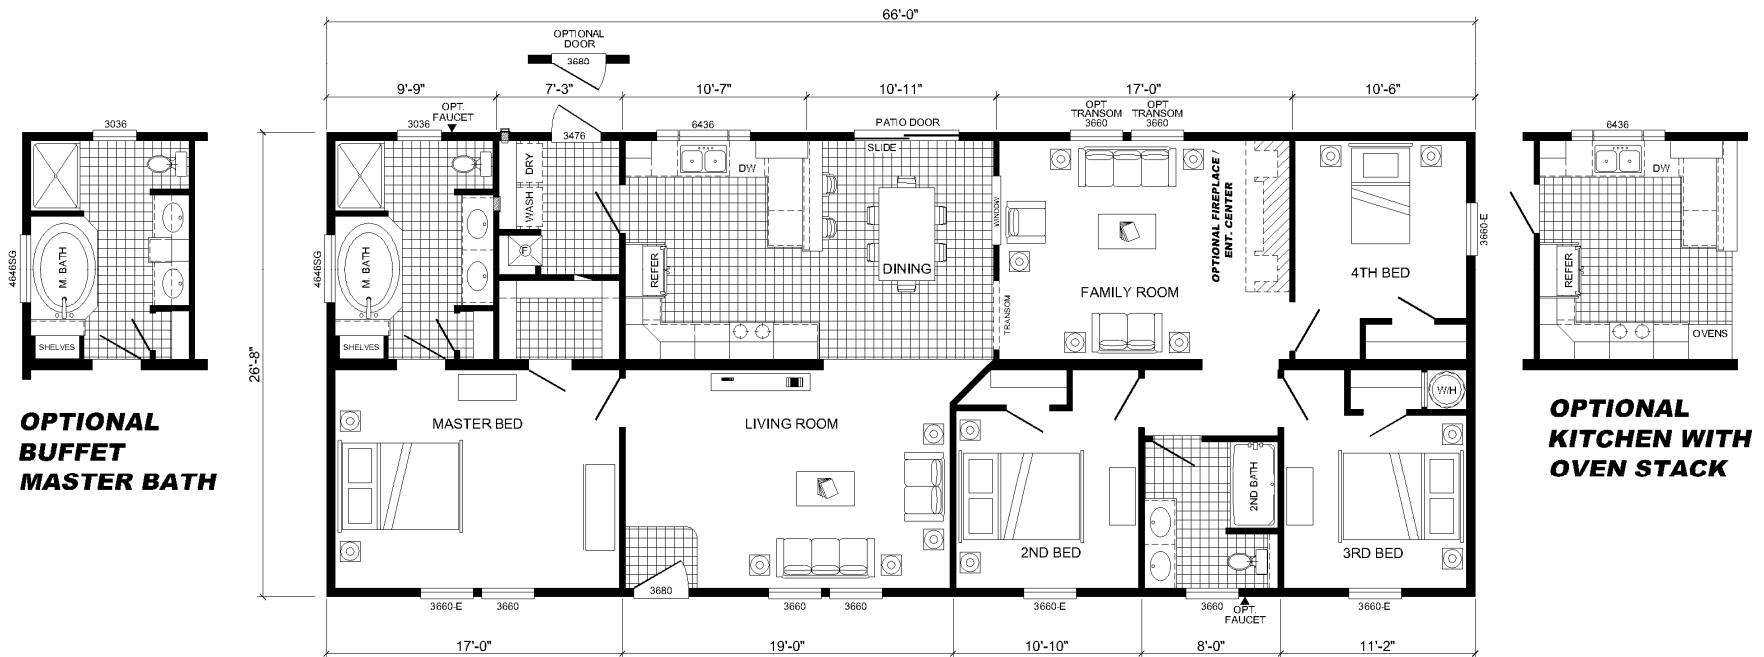

# Model 09-A5314

**70 X 28, 4 Bedroom, 2 Bath, 1760 Sq.Ft.**

Plans and specifications are subject to change without notice or obligation. Overall size dimensions are approximate and stated to industry standards. Overall length includes approximately four feet for the hitch. The square footage is measured from exterior wall to exterior wall, and is an approximate figure. Floor plan drawings are meant to be representative and, in keeping with our policy of constant updating and improvement, may vary from the actual home. All dimensions are nominal. Ask your retailer for specifics.