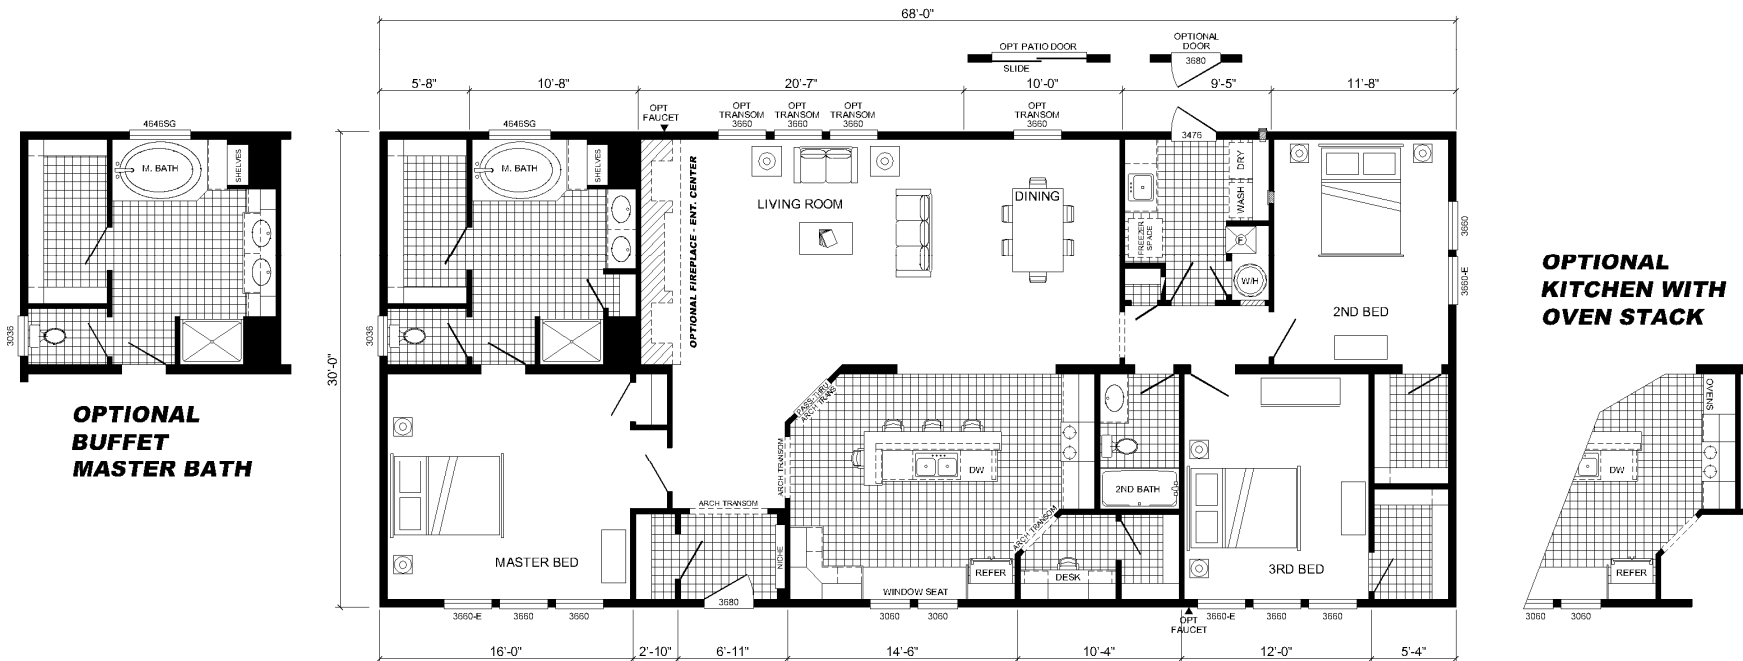

803-494-5700

Central Carolina Homes

www.cchomes.biz

THE MANCHESTER

by CAVALIER HOME BUILDERS

Model 09-A6562

**OPTIONAL
BUFFET
MASTER BATH**

**OPTIONAL
KITCHEN WITH
OVEN STACK**

72 X 32, 3 Bedroom, 2 Bath, 2040 Sq.Ft.

Plans and specifications are subject to change without notice or obligation. Overall size dimensions are approximate and stated to industry standards. Overall length includes approximately four feet for the hitch. The square footage is measured from exterior wall to exterior wall, and is an approximate figure. Floor plan drawings are meant to be representative and, in keeping with our policy of constant updating and improvement, may vary from the actual home. All dimensions are nominal. Ask your retailer for specifics.