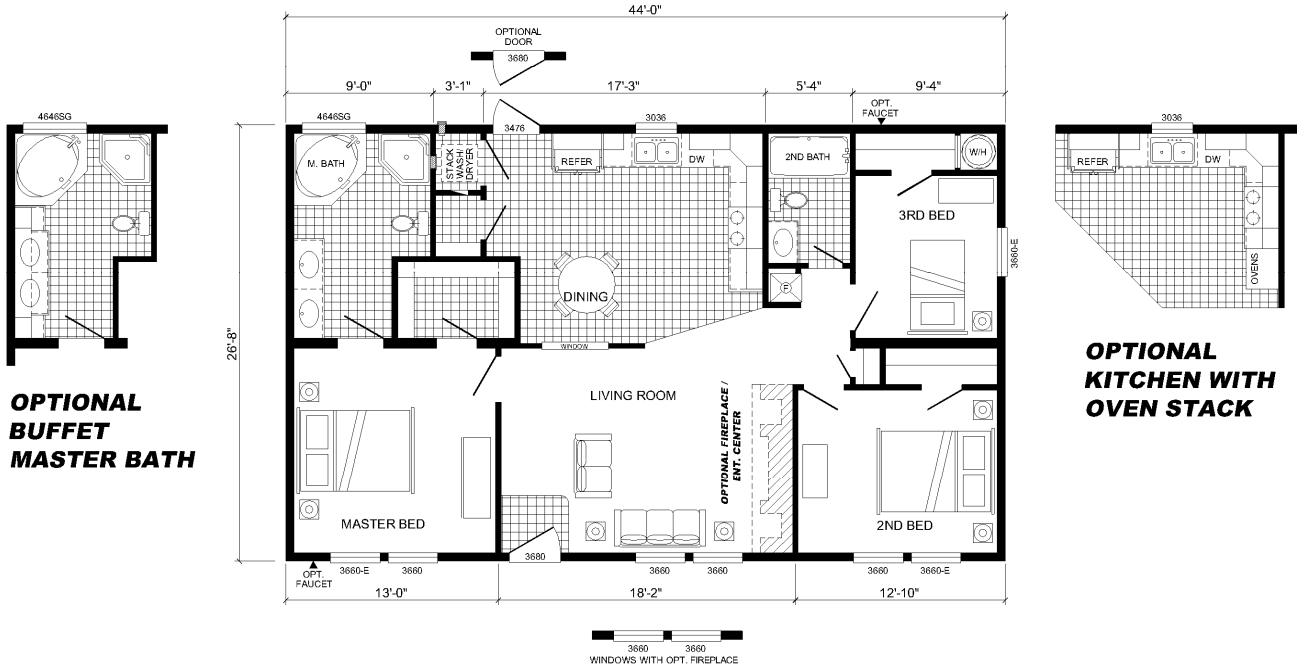

THE MEMPHIS by
CAVALIER HOME BUILDERS

Model 09-A5383

48 X 28, 3 Bedroom, 2 Bath, 1173 Sq.Ft.

Plans and specifications are subject to change without notice or obligation. Overall size dimensions are approximate and stated to industry standards. Overall length includes approximately four feet for the hitch. The square footage is measured from exterior wall to exterior wall, and is an approximate figure. Floor plan drawings are meant to be representative and, in keeping with our policy of constant updating and improvement, may vary from the actual home. All dimensions are nominal. Ask your retailer for specifics.