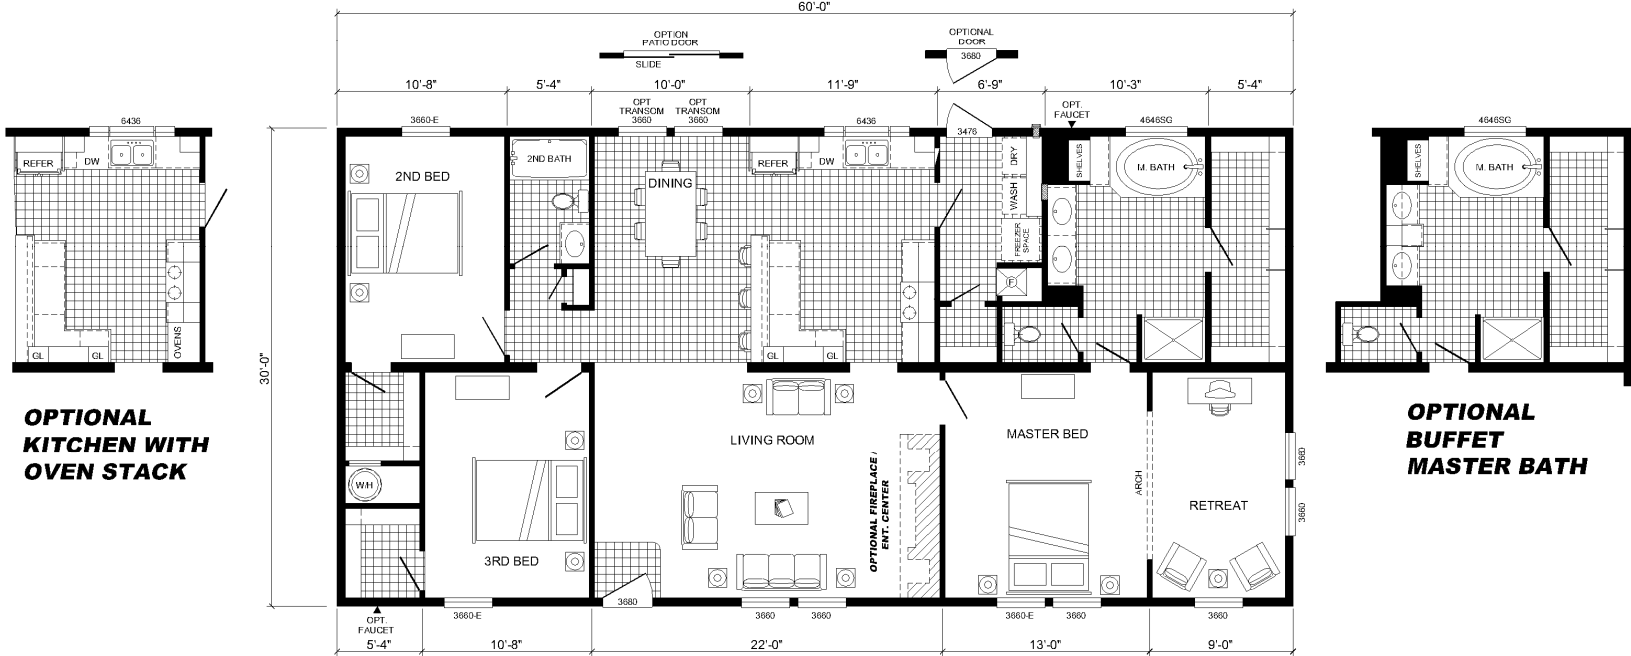

# THE MONTICELLO by CAVALIER HOME BUILDERS

# Model 09-A6509

**64 X 32, 3 Bedroom, 2 Bath, 1800 Sq.Ft.**

Plans and specifications are subject to change without notice or obligation. Overall size dimensions are approximate and stated to industry standards. Overall length includes approximately four feet for the hitch. The square footage is measured from exterior wall to exterior wall, and is an approximate figure. Floor plan drawings are meant to be representative and, in keeping with our policy of constant updating and improvement, may vary from the actual home. All dimensions are nominal. Ask your retailer for specifics.