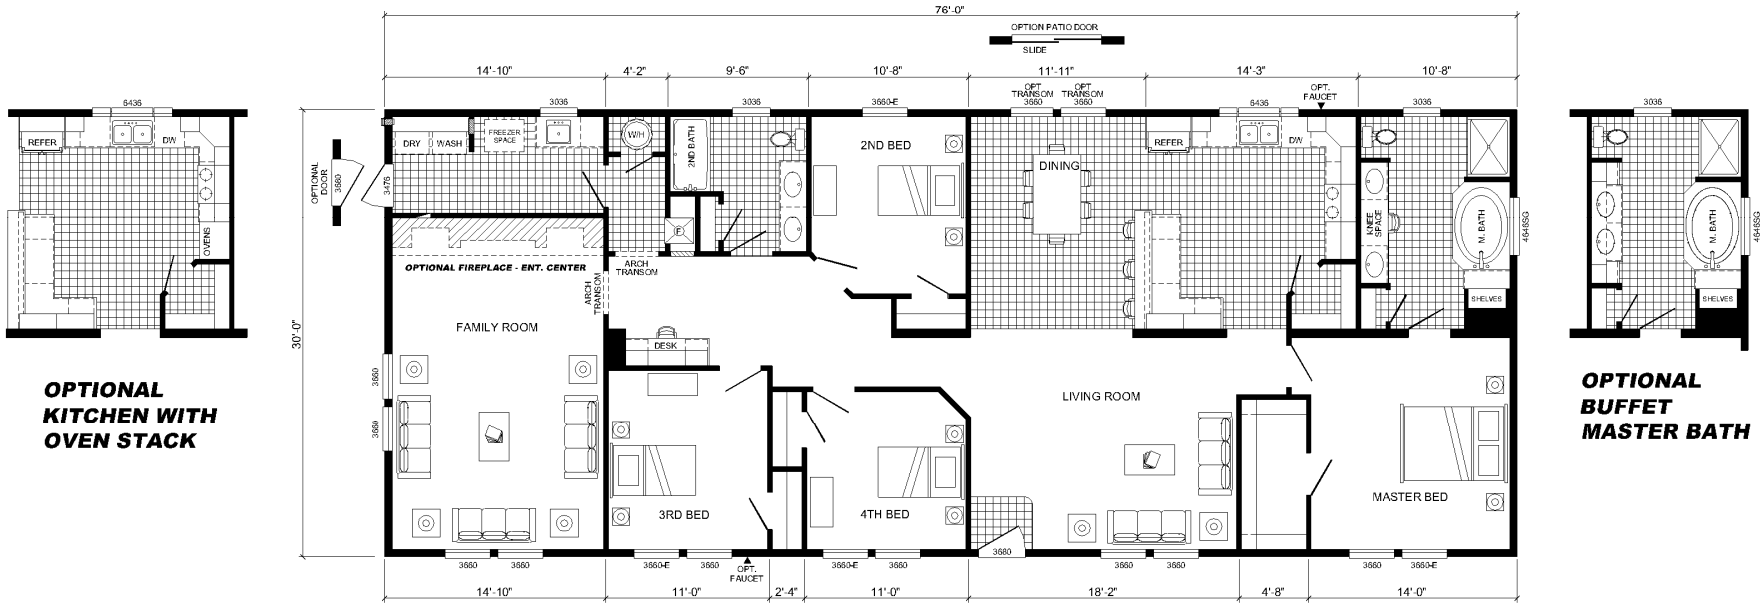

THE RIDGELAND by
CAVALIER HOME BUILDERS

Model 09-A6567

80 X 32, 4 Bedroom, 2 Bath, Den, 2280 Sq.Ft.

Plans and specifications are subject to change without notice or obligation. Overall size dimensions are approximate and stated to industry standards. Overall length includes approximately four feet for the hitch. The square footage is measured from exterior wall to exterior wall, and is an approximate figure. Floor plan drawings are meant to be representative and, in keeping with our policy of constant updating and improvement, may vary from the actual home. All dimensions are nominal. Ask your retailer for specifics.