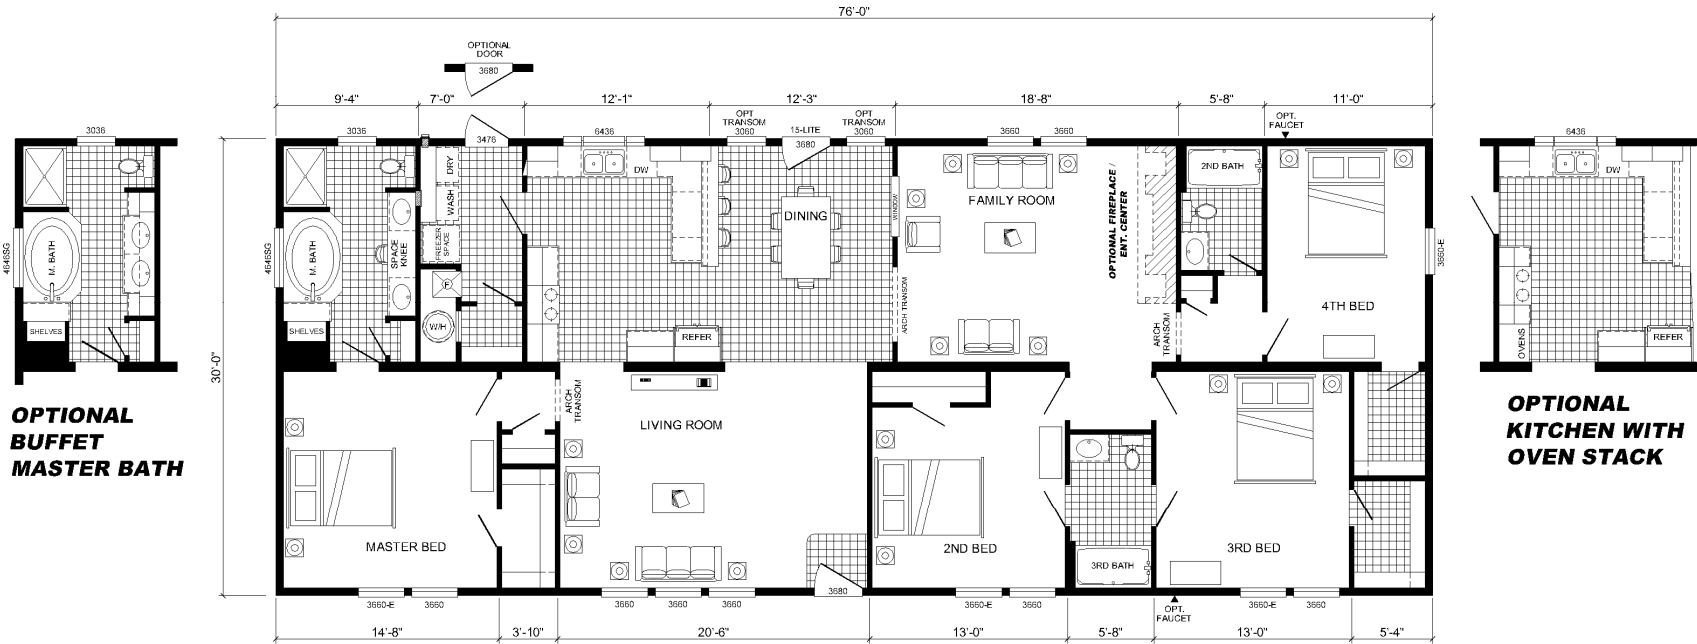

THE ROCKINGHAM

by CAVALIER HOME BUILDERS

Model 09-A6502

80 X 32, 4 Bedroom, 3 Bath, Family Room, 2280 Sq.Ft.

Plans and specifications are subject to change without notice or obligation. Overall size dimensions are approximate and stated to industry standards. Overall length includes approximately four feet for the hitch. The square footage is measured from exterior wall to exterior wall, and is an approximate figure. Floor plan drawings are meant to be representative and, in keeping with our policy of constant updating and improvement, may vary from the actual home. All dimensions are nominal. Ask your retailer for specifics.