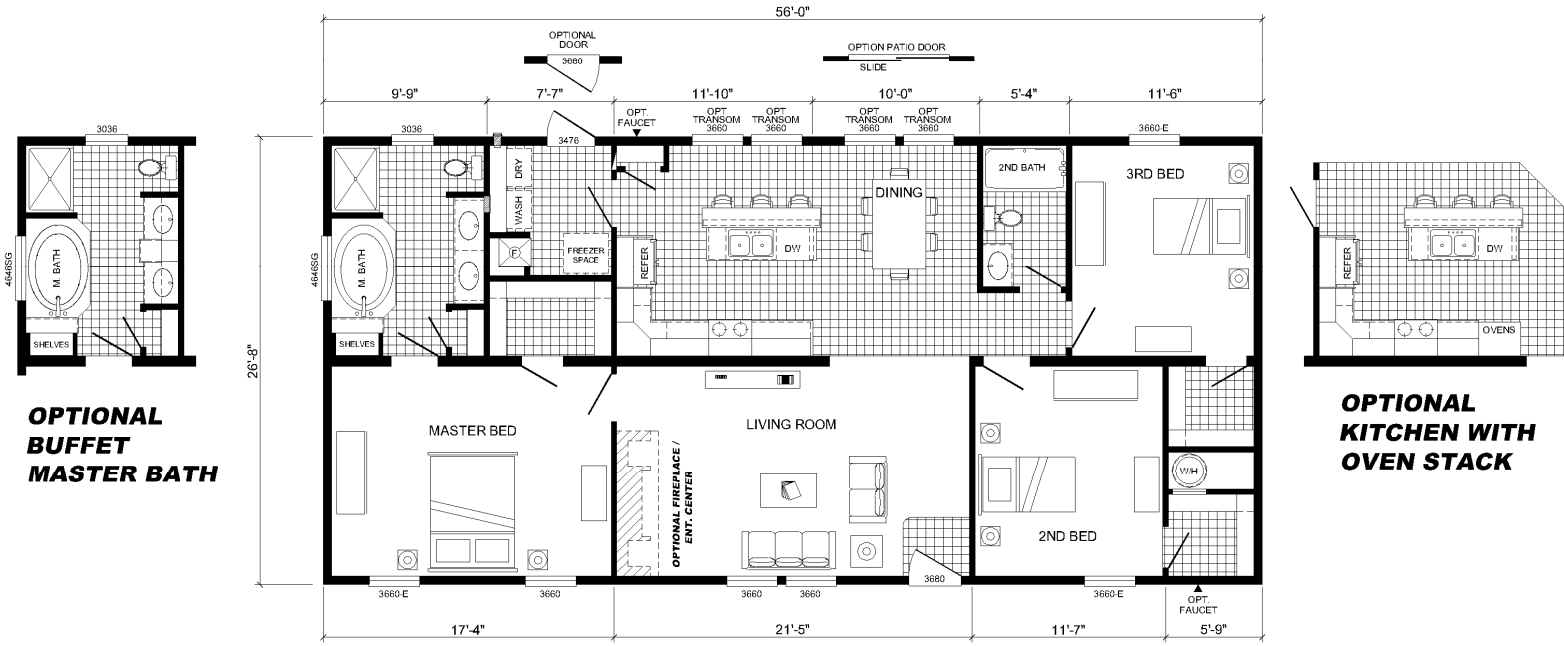

# THE WEST POINT by CAVALIER HOME BUILDERS

# Model 09-A5302

## 60 X 28, 3 Bedroom, 2 Bath, 1493 Sq.Ft.

Plans and specifications are subject to change without notice or obligation. Overall size dimensions are approximate and stated to industry standards. Overall length includes approximately four feet for the hitch. The square footage is measured from exterior wall to exterior wall, and is an approximate figure. Floor plan drawings are meant to be representative and, in keeping with our policy of constant updating and improvement, may vary from the actual home. All dimensions are nominal. Ask your retailer for specifics.