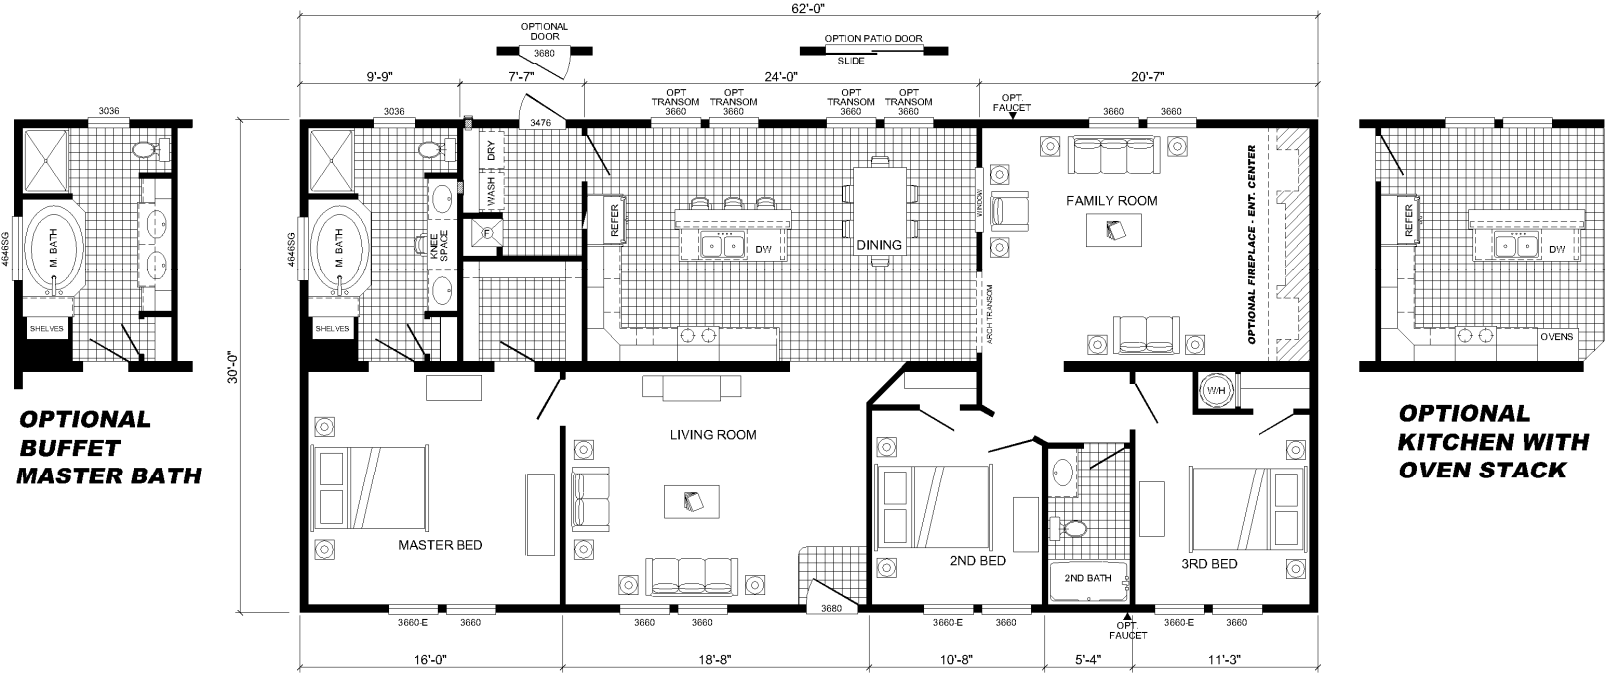

THE WINCHESTER by
CAVALIER HOME BUILDERS

Model 09-A6595

66 X 32, 3 Bedroom, 2 Bath, 1860 Sq.Ft.

Plans and specifications are subject to change without notice or obligation. Overall size dimensions are approximate and stated to industry standards. Overall length includes approximately four feet for the hitch. The square footage is measured from exterior wall to exterior wall, and is an approximate figure. Floor plan drawings are meant to be representative and, in keeping with our policy of constant updating and improvement, may vary from the actual home. All dimensions are nominal. Ask your retailer for specifics.