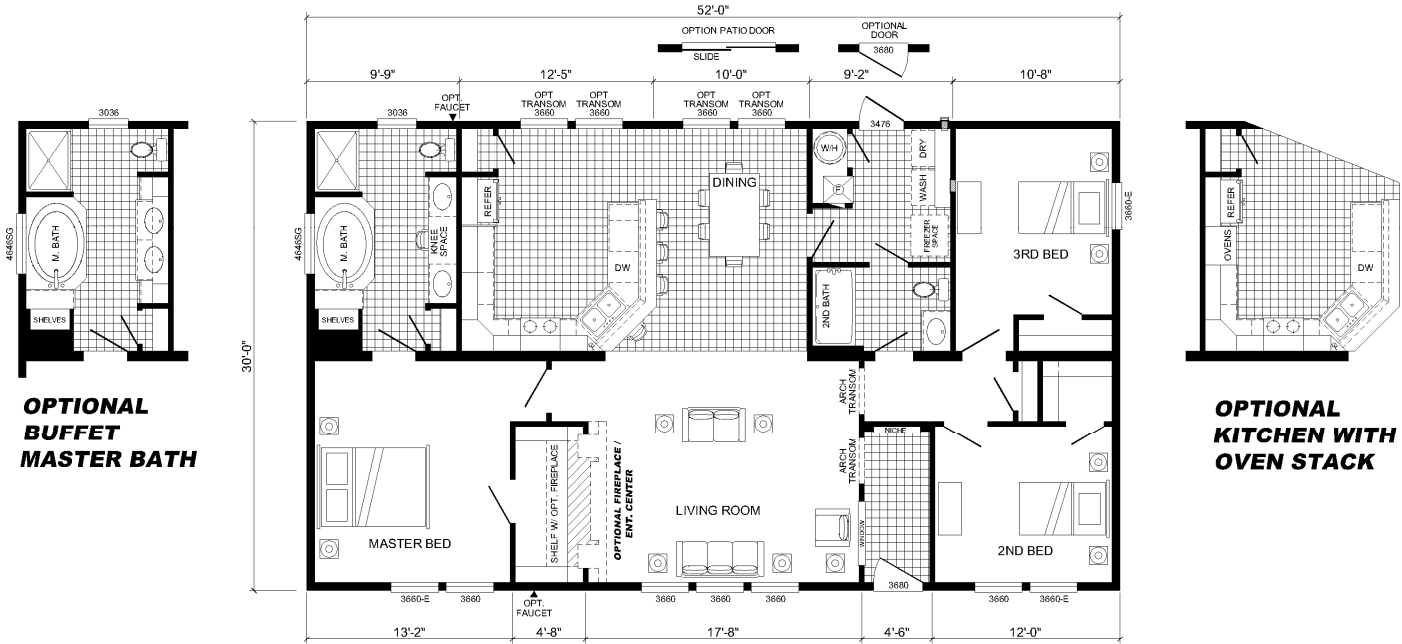

**THE ZACHARY** by  
**CAVALIER HOME BUILDERS**

**Model 09-A6566**

**OPTIONAL  
BUFFET  
MASTER BATH**

**OPTIONAL  
KITCHEN WITH  
OVEN STACK**

**56 X 32, 3 Bedroom, 2 Bath, 1560 Sq.Ft.**

Plans and specifications are subject to change without notice or obligation. Overall size dimensions are approximate and stated to industry standards. Overall length includes approximately four feet for the hitch. The square footage is measured from exterior wall to exterior wall, and is an approximate figure. Floor plan drawings are meant to be representative and, in keeping with our policy of constant updating and improvement, may vary from the actual home. All dimensions are nominal. Ask your retailer for specifics.