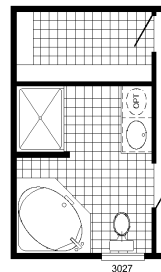

803-494-5700

Central Carolina Homes

www.cchomes.biz

THE BAINBRIDGE by **CAVALIER HOME BUILDERS**

Model 09-A2300L

**OPTIONAL
MASTER BATH
(48" SHOWER OPTION)**

80 X 16 3 Bedroom, 2 Bath 1140 Sq.Ft.

Plans and specifications are subject to change without notice or obligation. Overall size dimensions are approximate and stated to industry standards. Overall length includes approximately four feet for the hitch. The square footage is measured from exterior wall to exterior wall, and is an approximate figure. Floor plan drawings are meant to be representative and, in keeping with our policy of constant updating and improvement, may vary from the actual home. All dimensions are nominal. Ask your retailer for specifics.