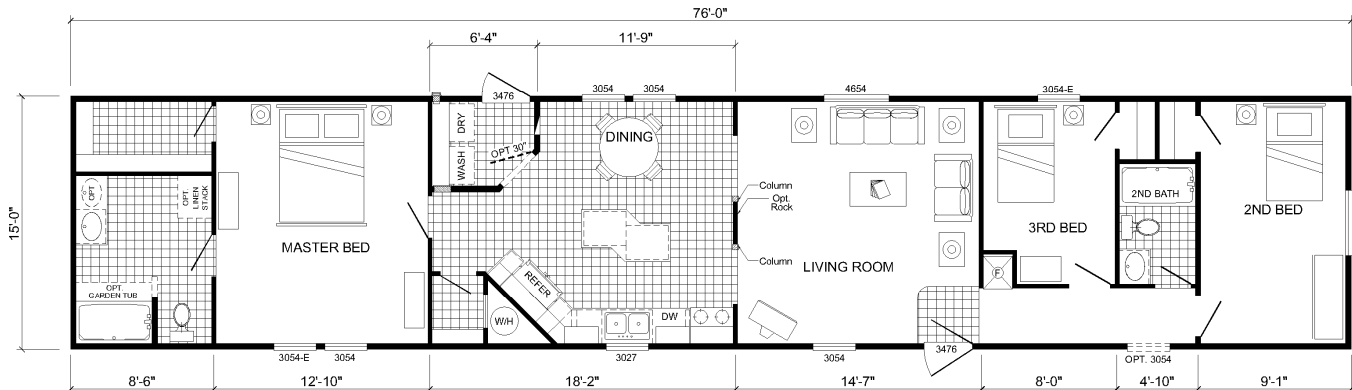

803-494-5700

Central Carolina Homes

www.cchomes.biz

THE BAINBRIDGE by **CAVALIER HOME BUILDERS**

Model 09-A2300L

**OPTIONAL
MASTER BATH
(48" SHOWER OPTION)**

80 X 16 3 Bedroom, 2 Bath 1140 Sq.Ft.

Plans and specifications are subject to change without notice or obligation. Overall size dimensions are approximate and stated to industry standards. Overall length includes approximately four feet for the hitch. The square footage is measured from exterior wall to exterior wall, and is an approximate figure. Floor plan drawings are meant to be representative and, in keeping with our policy of constant updating and improvement, may vary from the actual home. All dimensions are nominal. Ask your retailer for specifics.