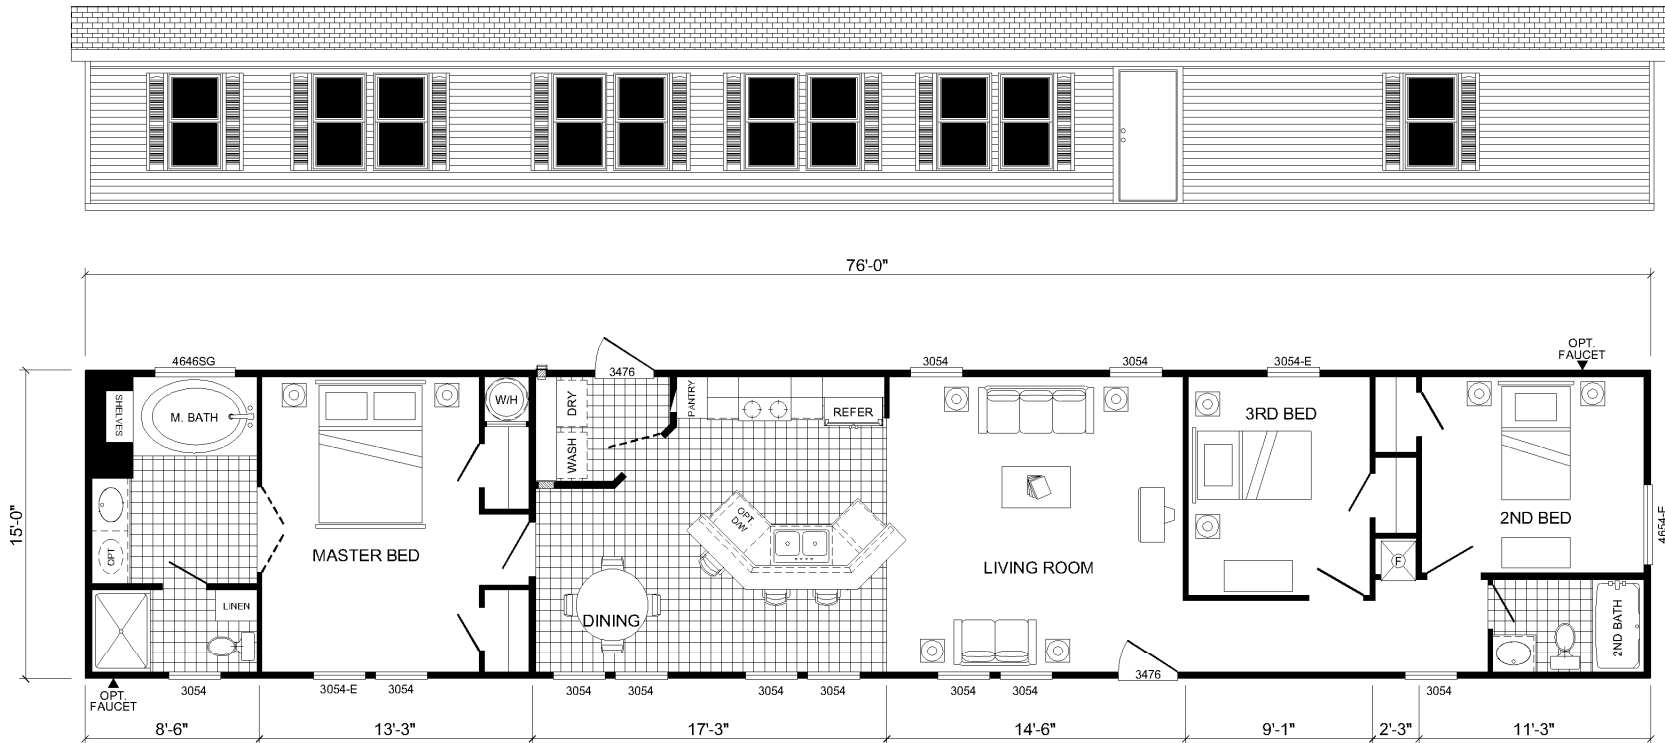

THE CARLTON by **CAVALIER HOME BUILDERS**

Model 09-A2353L

80 X 16 3 Bedroom, 2 Bath, 1140 Sq.Ft.

Plans and specifications are subject to change without notice or obligation. Overall size dimensions are approximate and stated to industry standards. Overall length includes approximately four feet for the hitch. The square footage is measured from exterior wall to exterior wall, and is an approximate figure. Floor plan drawings are meant to be representative and, in keeping with our policy of constant updating and improvement, may vary from the actual home. All dimensions are nominal. Ask your retailer for specifics.