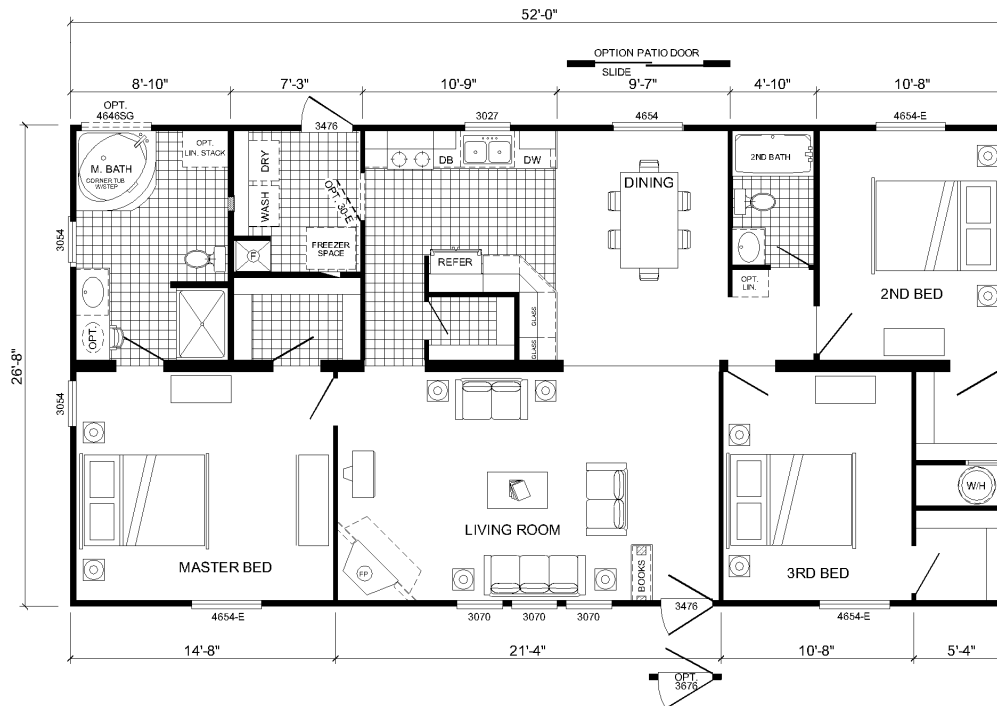

Plans and specifications are subject to change without notice or obligation. Overall size dimensions are approximate and stated to industry standards. Overall length includes approximately four feet for the hitch. The square footage is measured from exterior wall to exterior wall, and is an approximate figure. Floor plan drawings are meant to be representative and, in keeping with our policy of constant updating and improvement, may vary from the actual home. All dimensions are nominal. Ask your retailer for specifics.