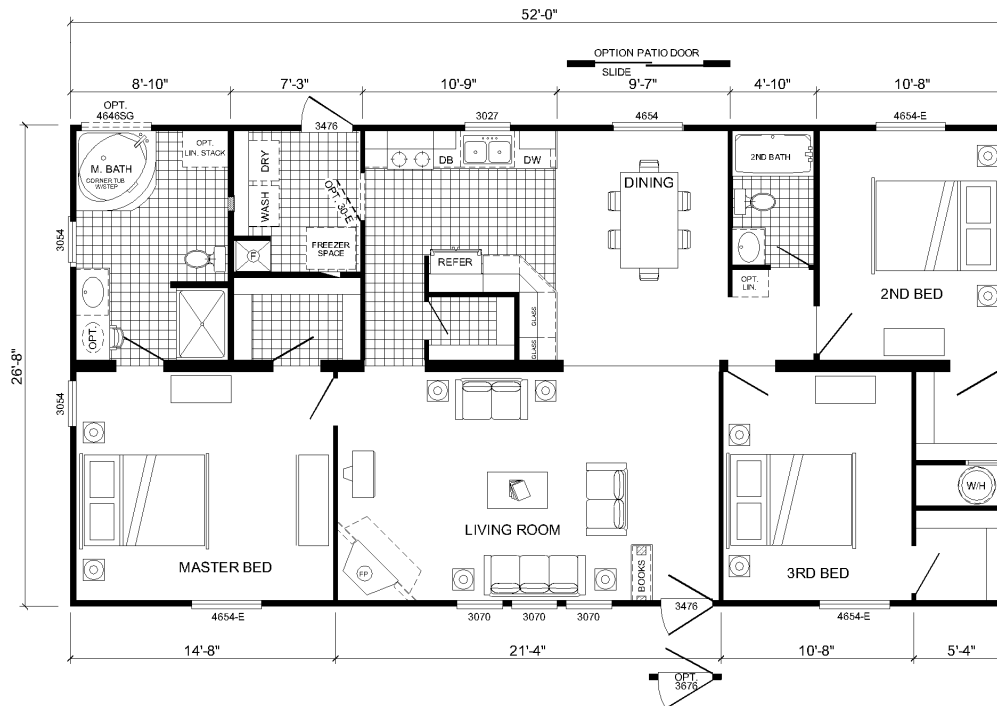

803-494-5700

Central Carolina Homes

www.cchomes.biz

THE CHEROKEE by CAVALIER HOME BUILDERS

Model 09-A5385L

56 X 28

3 Bedroom

2 Bath

1386 Sq.Ft.

Plans and specifications are subject to change without notice or obligation. Overall size dimensions are approximate and stated to industry standards. Overall length includes approximately four feet for the hitch. The square footage is measured from exterior wall to exterior wall, and is an approximate figure. Floor plan drawings are meant to be representative and, in keeping with our policy of constant updating and improvement, may vary from the actual home. All dimensions are nominal. Ask your retailer for specifics.