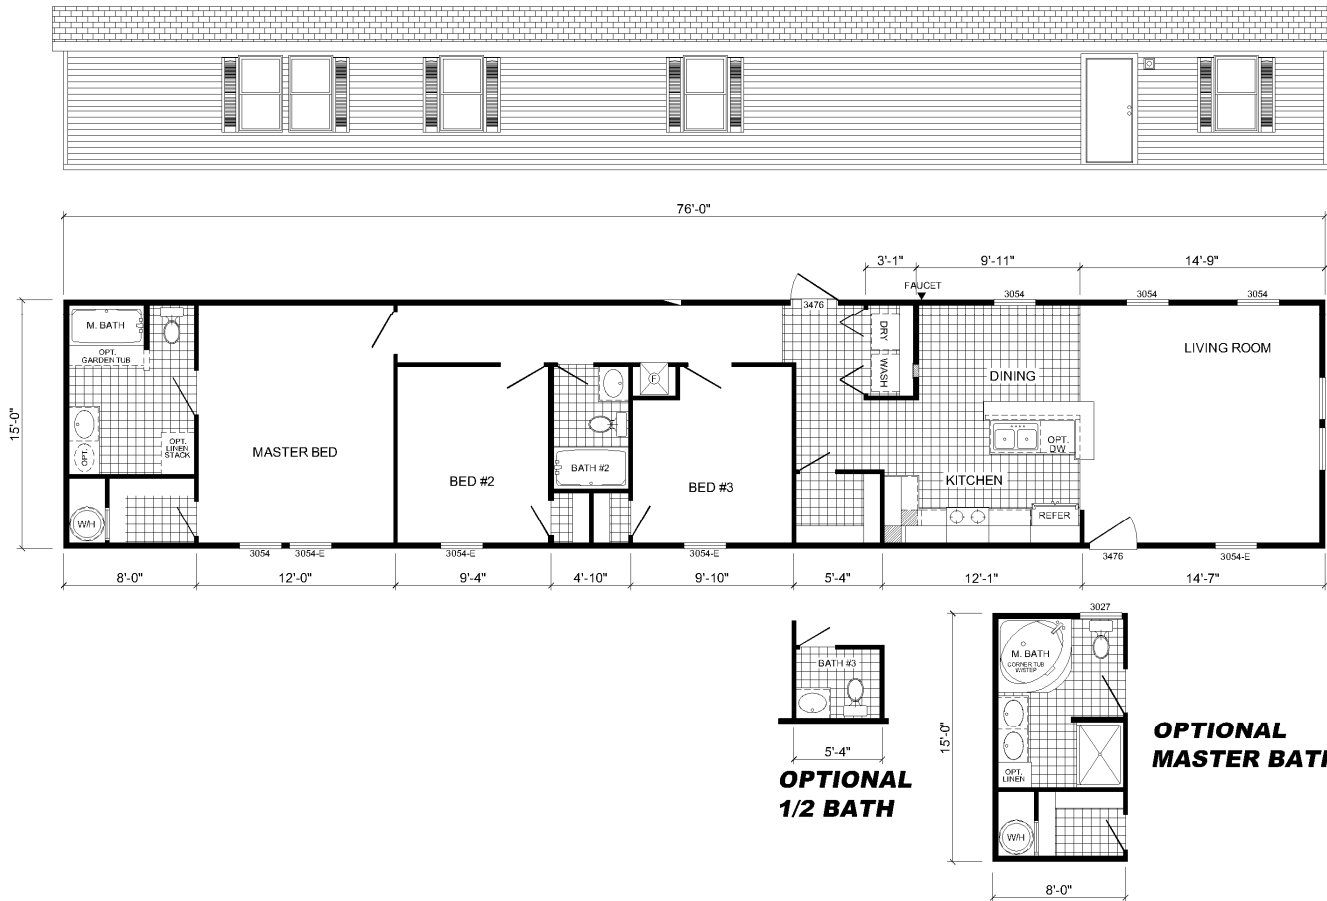

THE FAIRFIELD by CAVALIER HOME BUILDERS

Model 09-A2351L

80 X 16 3 Bedroom, 2 Bath, 1140 Sq.Ft.

Plans and specifications are subject to change without notice or obligation. Overall size dimensions are approximate and stated to industry standards. Overall length includes approximately four feet for the hitch. The square footage is measured from exterior wall to exterior wall, and is an approximate figure. Floor plan drawings are meant to be representative and, in keeping with our policy of constant updating and improvement, may vary from the actual home. All dimensions are nominal. Ask your retailer for specifics.