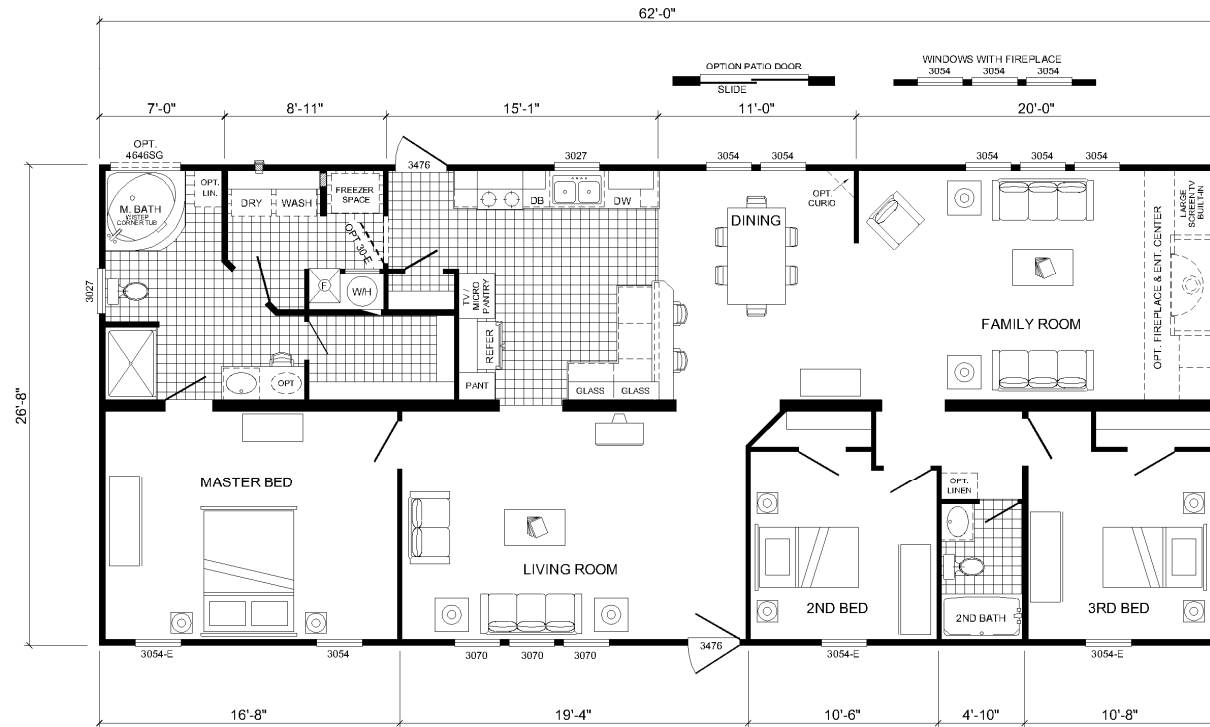

803-494-5700

Central Carolina Homes

www.cchomes.biz

THE FAIRHOPE by **CAVALIER HOME BUILDERS**

Model 09-A5364L

66 X 28
3 Bedroom
2 Bath, Den
1653 Sq.Ft.

Plans and specifications are subject to change without notice or obligation. Overall size dimensions are approximate and stated to industry standards. Overall length includes approximately four feet for the hitch. The square footage is measured from exterior wall to exterior wall, and is an approximate figure. Floor plan drawings are meant to be representative and, in keeping with our policy of constant updating and improvement, may vary from the actual home. All dimensions are nominal. Ask your retailer for specifics.