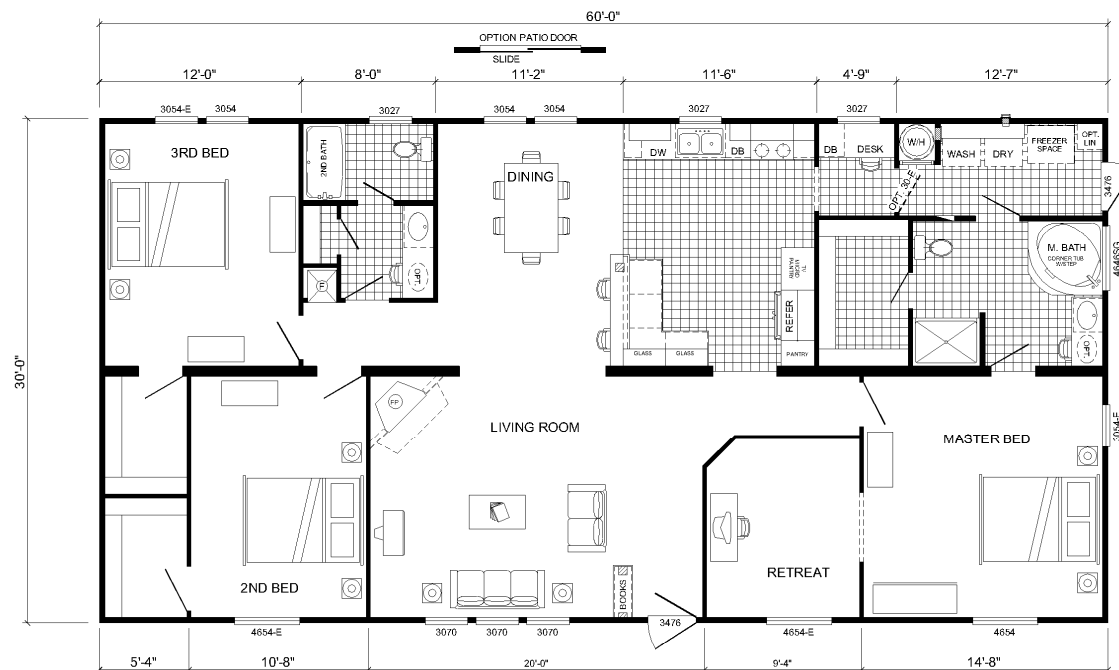

THE GALLATIN by **CAVALIER HOME BUILDERS**

Model 09-A6573L

64 X 32

3 Bedroom

2 Bath

1800 Sq.Ft.

Plans and specifications are subject to change without notice or obligation. Overall size dimensions are approximate and stated to industry standards. Overall length includes approximately four feet for the hitch. The square footage is measured from exterior wall to exterior wall, and is an approximate figure. Floor plan drawings are meant to be representative and, in keeping with our policy of constant updating and improvement, may vary from the actual home. All dimensions are nominal. Ask your retailer for specifics.