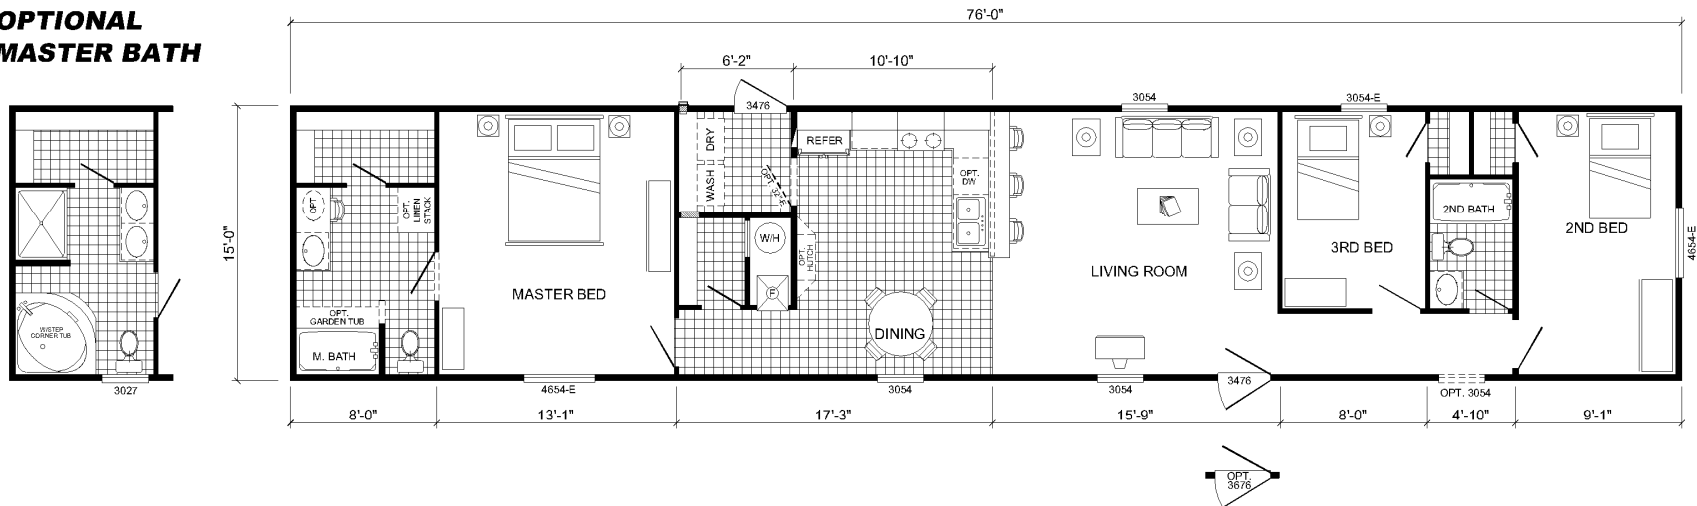

THE HOMEWOOD by **CAVALIER HOME BUILDERS**

Model 09-A2334L

**OPTIONAL
MASTER BATH**

80 X 16 3 Bedroom, 2 Bath 1140 Sq.Ft.

Plans and specifications are subject to change without notice or obligation. Overall size dimensions are approximate and stated to industry standards. Overall length includes approximately four feet for the hitch. The square footage is measured from exterior wall to exterior wall, and is an approximate figure. Floor plan drawings are meant to be representative and, in keeping with our policy of constant updating and improvement, may vary from the actual home. All dimensions are nominal. Ask your retailer for specifics.