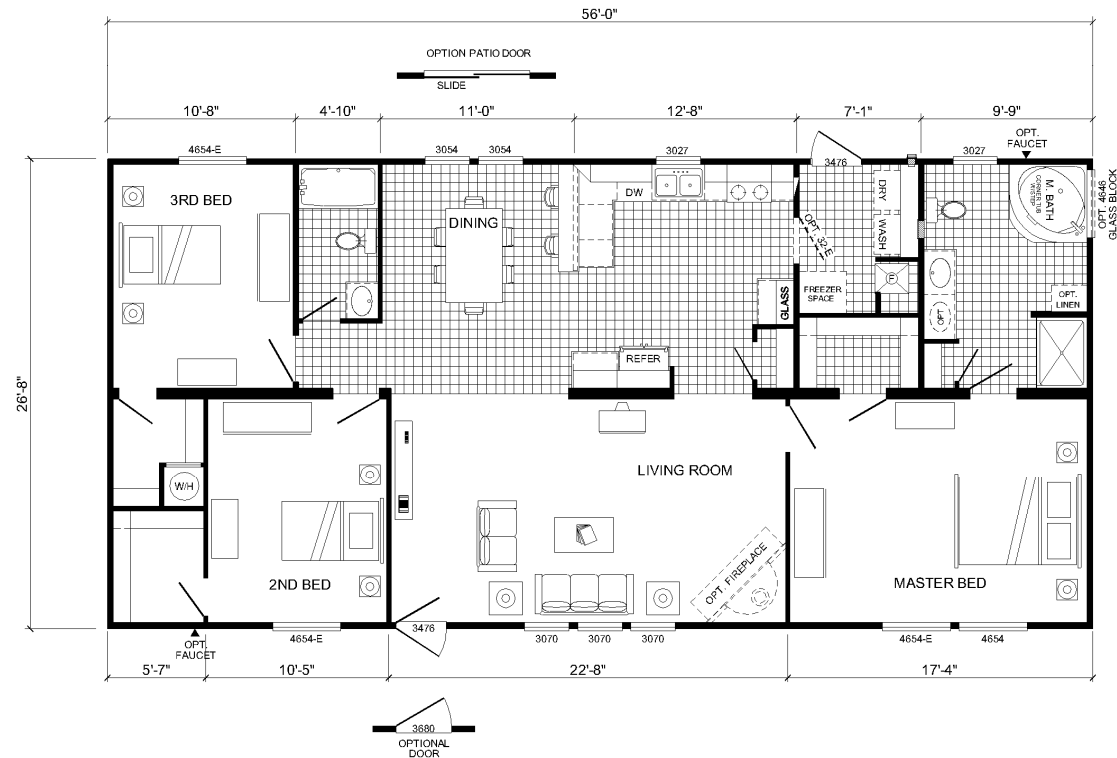

THE KENTWOOD by CAVALIER HOME BUILDERS

Model 09-A5319L

60 X 28

3 Bedroom

2 Bath

1493 Sq.Ft.

Plans and specifications are subject to change without notice or obligation. Overall size dimensions are approximate and stated to industry standards. Overall length includes approximately four feet for the hitch. The square footage is measured from exterior wall to exterior wall, and is an approximate figure. Floor plan drawings are meant to be representative and, in keeping with our policy of constant updating and improvement, may vary from the actual home. All dimensions are nominal. Ask your retailer for specifics.