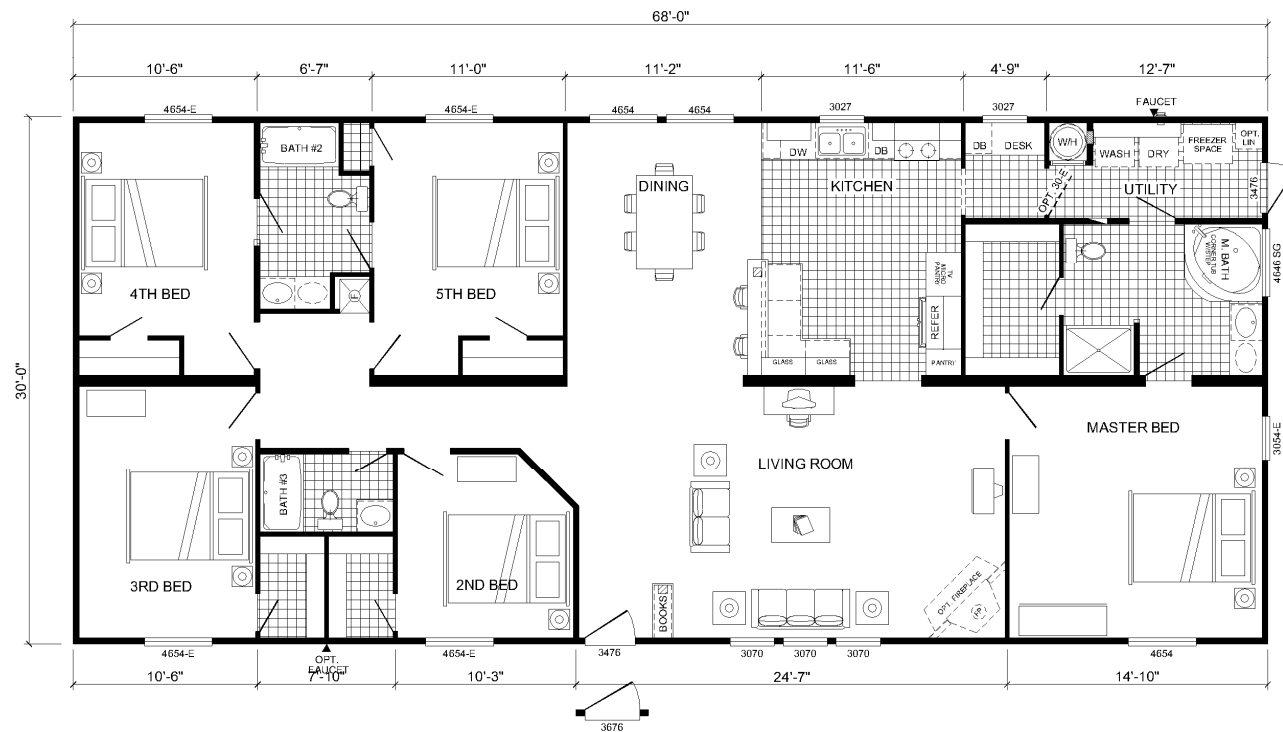

THE KINGSPORT by **CAVALIER HOME BUILDERS**

Model 09-A6583L

72 X 32
5 Bedroom
3 Bath
2040 Sq.Ft.

Plans and specifications are subject to change without notice or obligation. Overall size dimensions are approximate and stated to industry standards. Overall length includes approximately four feet for the hitch. The square footage is measured from exterior wall to exterior wall, and is an approximate figure. Floor plan drawings are meant to be representative and, in keeping with our policy of constant updating and improvement, may vary from the actual home. All dimensions are nominal. Ask your retailer for specifics.