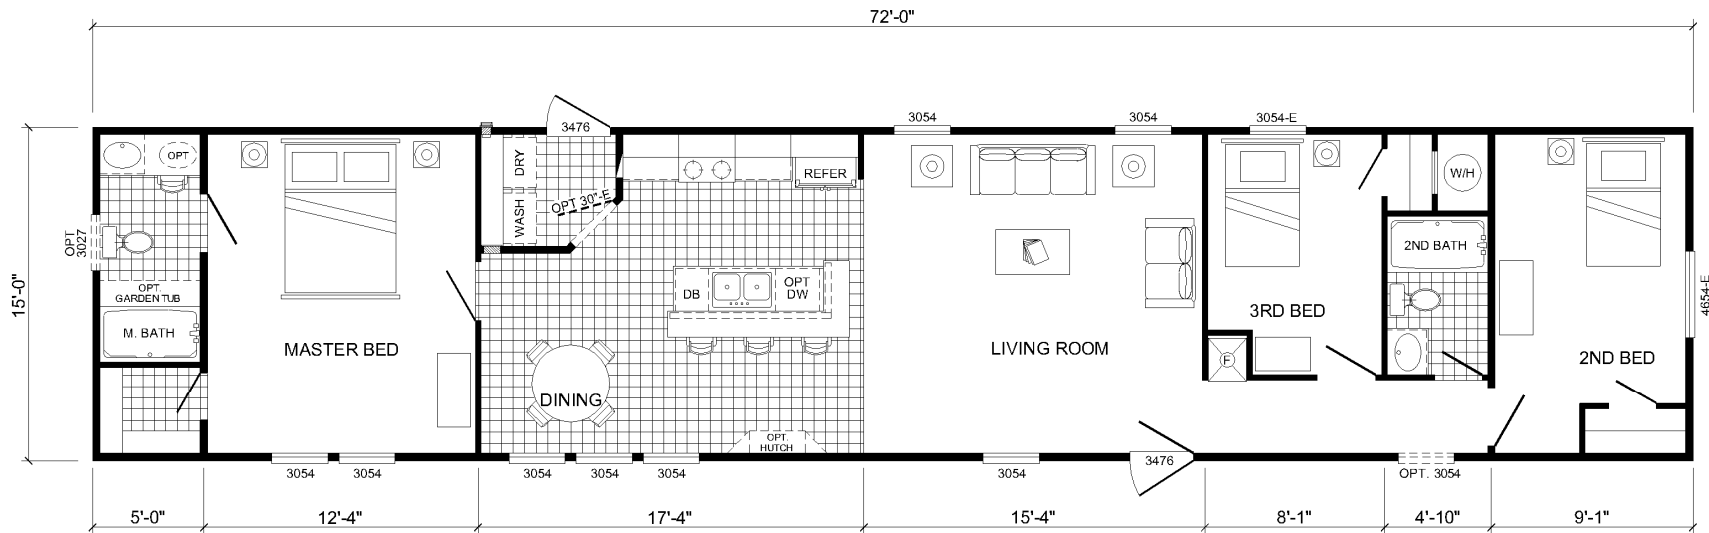

THE LAFAYETTE by **CAVALIER HOME BUILDERS**

Model 09-A2329L

76 X 16 3 Bedroom, 2 Bath, 1080 Sq.Ft.

Plans and specifications are subject to change without notice or obligation. Overall size dimensions are approximate and stated to industry standards. Overall length includes approximately four feet for the hitch. The square footage is measured from exterior wall to exterior wall, and is an approximate figure. Floor plan drawings are meant to be representative and, in keeping with our policy of constant updating and improvement, may vary from the actual home. All dimensions are nominal. Ask your retailer for specifics.