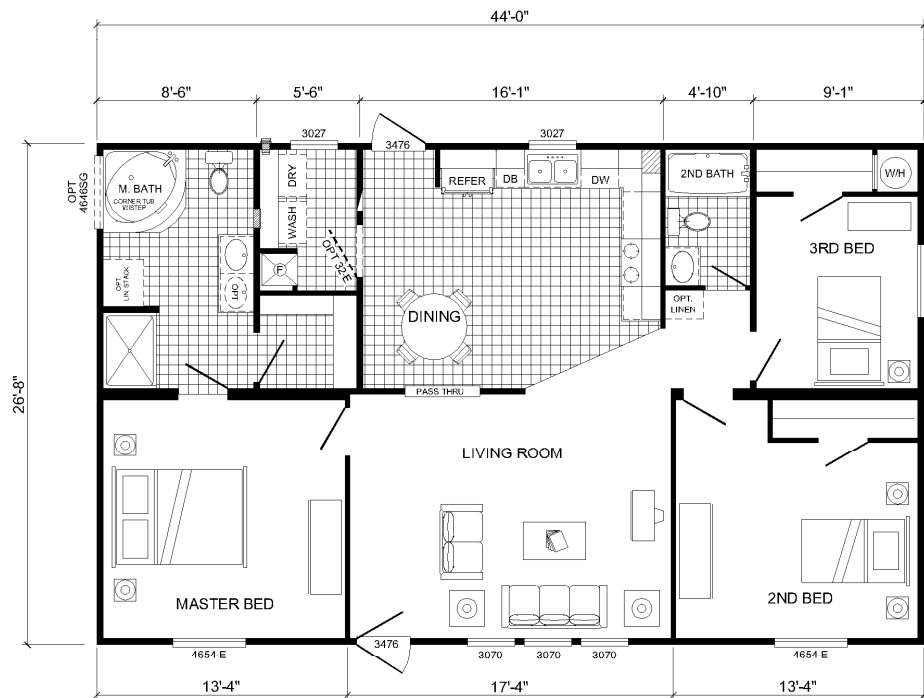

803-494-5700

Central Carolina Homes

www.cchomes.biz

THE MEMPHIS by CAVALIER HOME BUILDERS

Model 09-A5301L

48 X 28
3 Bedroom
2 Bath
1173 Sq.Ft.

Plans and specifications are subject to change without notice or obligation. Overall size dimensions are approximate and stated to industry standards. Overall length includes approximately four feet for the hitch. The square footage is measured from exterior wall to exterior wall, and is an approximate figure. Floor plan drawings are meant to be representative and, in keeping with our policy of constant updating and improvement, may vary from the actual home. All dimensions are nominal. Ask your retailer for specifics.