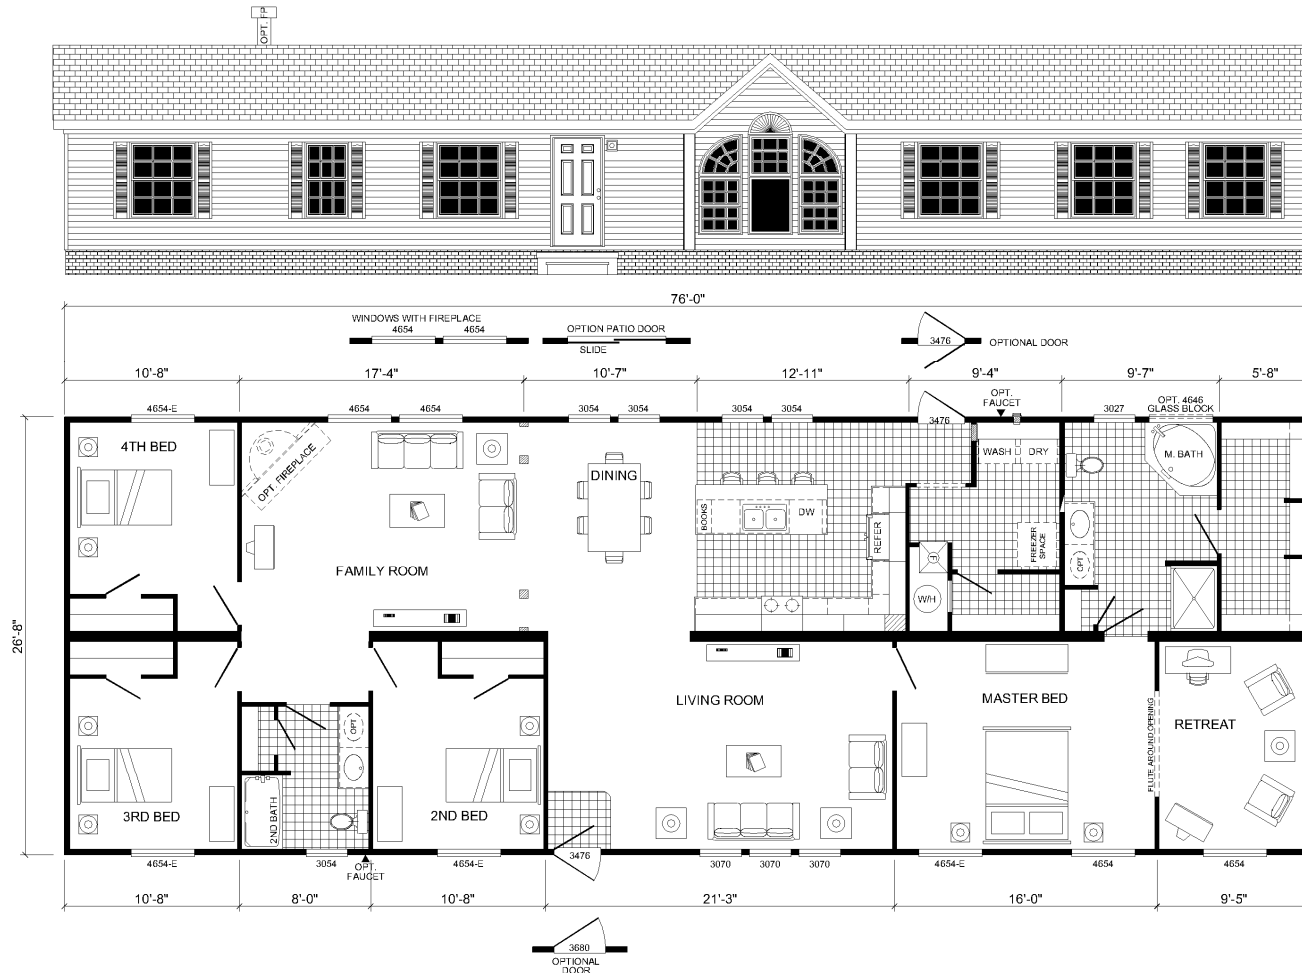

THE MONTGOMERY by *Model 09-A5300L*

CAVALIER HOME BUILDERS

80 X 28, 4 Bedroom, 2 Bath, Family Room, 2026 Sq.Ft.

Plans and specifications are subject to change without notice or obligation. Overall size dimensions are approximate and stated to industry standards. Overall length includes approximately four feet for the hitch. The square footage is measured from exterior wall to exterior wall, and is an approximate figure. Floor plan drawings are meant to be representative and, in keeping with our policy of constant updating and improvement, may vary from the actual home. All dimensions are nominal. Ask your retailer for specifics.