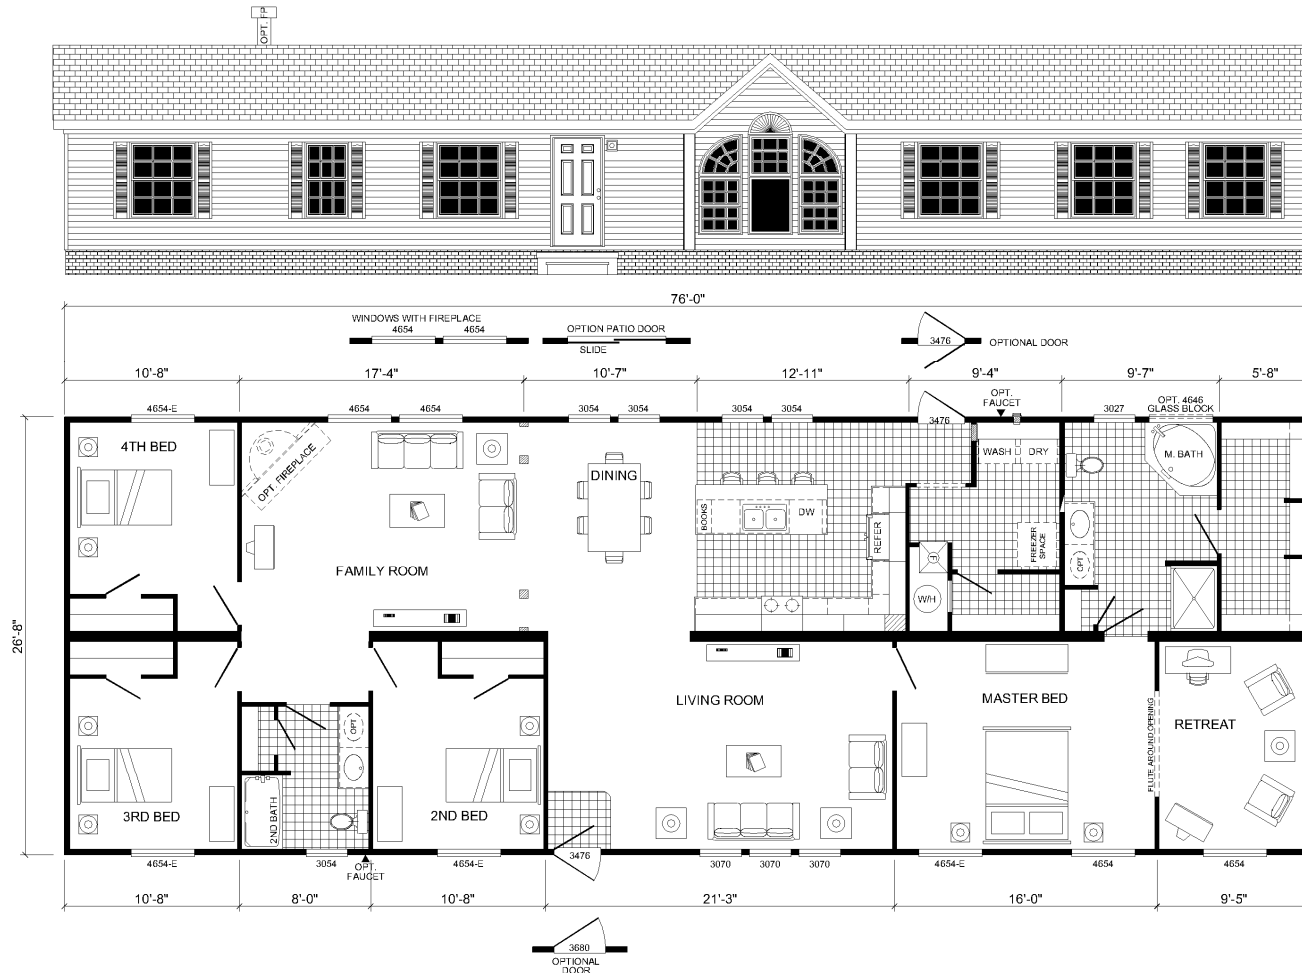

# **THE MONTGOMERY** by *Model 09-A5300L*

### **80 X 28, 4 Bedroom, 2 Bath, Family Room, 2026 Sq.Ft.**

Plans and specifications are subject to change without notice or obligation. Overall size dimensions are approximate and stated to industry standards. Overall length includes approximately four feet for the hitch. The square footage is measured from exterior wall to exterior wall, and is an approximate figure. Floor plan drawings are meant to be representative and, in keeping with our policy of constant updating and improvement, may vary from the actual home. All dimensions are nominal. Ask your retailer for specifics.