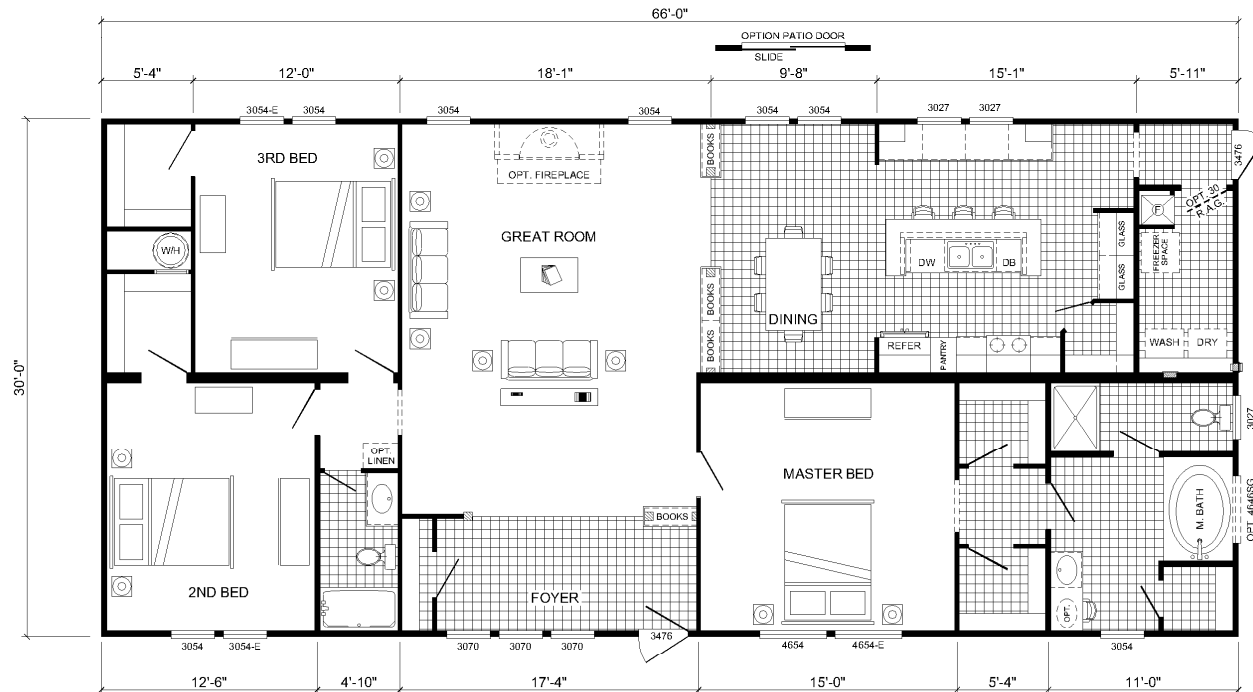

803-494-5700

Central Carolina Homes

www.cchomes.biz

THE NAPLES by **CAVALIER HOME BUILDERS**

Model 09-A6572L

70 X 32

3 Bedroom

2 Bath

1980 Sq.Ft.

Plans and specifications are subject to change without notice or obligation. Overall size dimensions are approximate and stated to industry standards. Overall length includes approximately four feet for the hitch. The square footage is measured from exterior wall to exterior wall, and is an approximate figure. Floor plan drawings are meant to be representative and, in keeping with our policy of constant updating and improvement, may vary from the actual home. All dimensions are nominal. Ask your retailer for specifics.