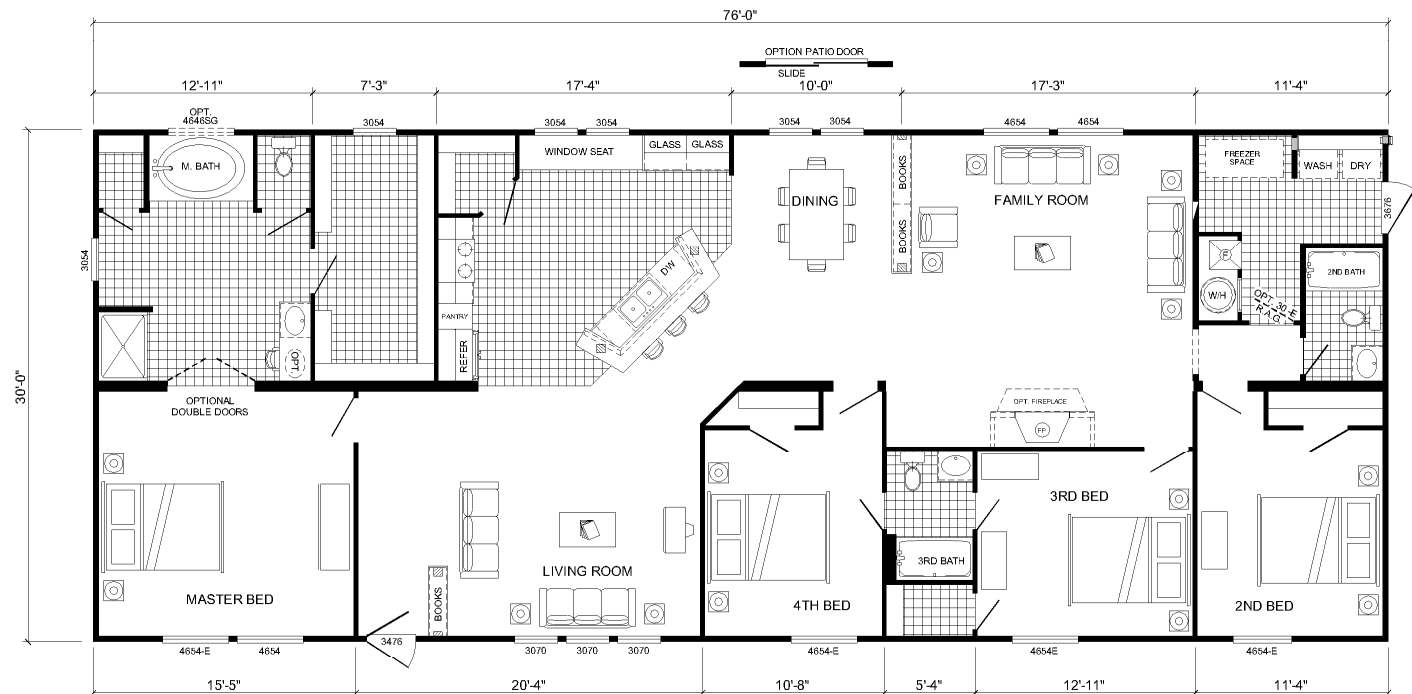

THE WHITESBURG

by CAVALIER HOME BUILDERS

Model 09-A6574L

80 X 32

4 Bedroom

3 Bath, Den

2280 Sq.Ft.

Plans and specifications are subject to change without notice or obligation. Overall size dimensions are approximate and stated to industry standards. Overall length includes approximately four feet for the hitch. The square footage is measured from exterior wall to exterior wall, and is an approximate figure. Floor plan drawings are meant to be representative and, in keeping with our policy of constant updating and improvement, may vary from the actual home. All dimensions are nominal. Ask your retailer for specifics.