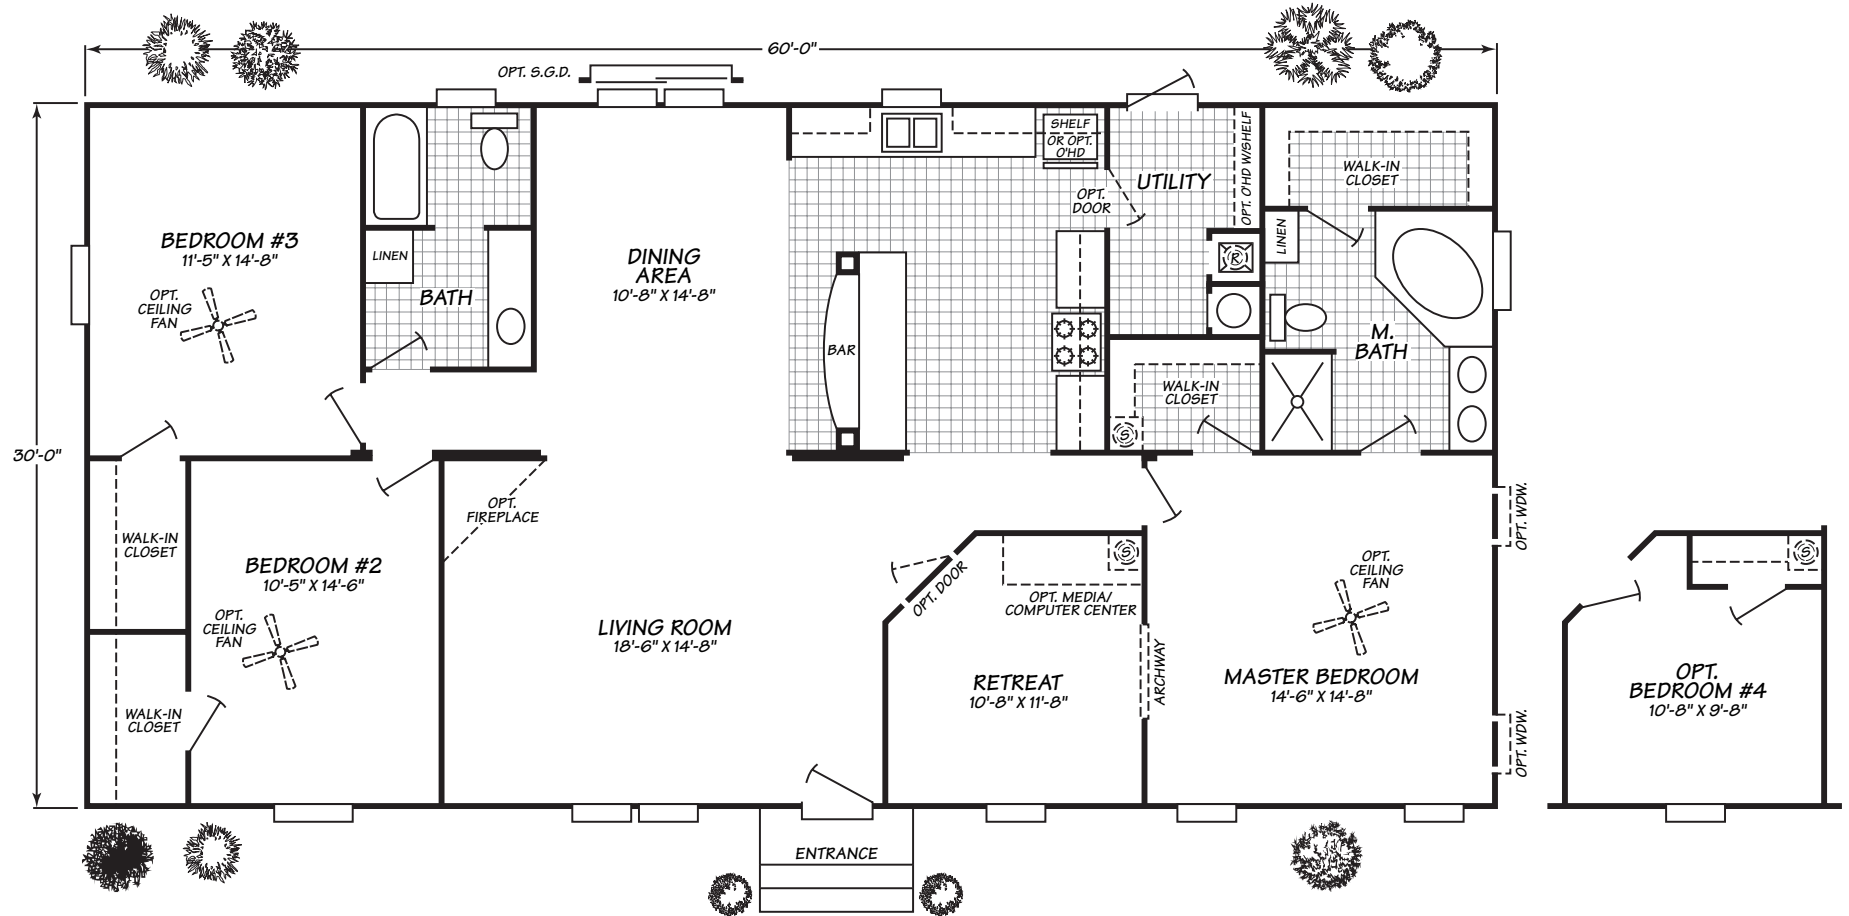

Spring Hill Series Model 0603S

3 Bedrooms • 2 Baths • 1,800 Square Feet

Fleetwood Homes reserves the right to change colors, prices, specifications, models, dimensions and materials without notice. Rendering and diagrams are meant to be representative and, in keeping with Fleetwood's policy of constant updating and improvement, may vary from the actual home. All dimensions are nominal and approximated. Square footage is measured from exterior wall to exterior wall, and is an approximate figure. Length indicated in floorplans is floor length only. The length of the hitch is not included. (Add four feet to arrive at transportable length.) Ask your retailer for specifics. PRICES AND SPECIFICATIONS SUBJECT TO CHANGE WITHOUT NOTICE OR OBLIGATION.