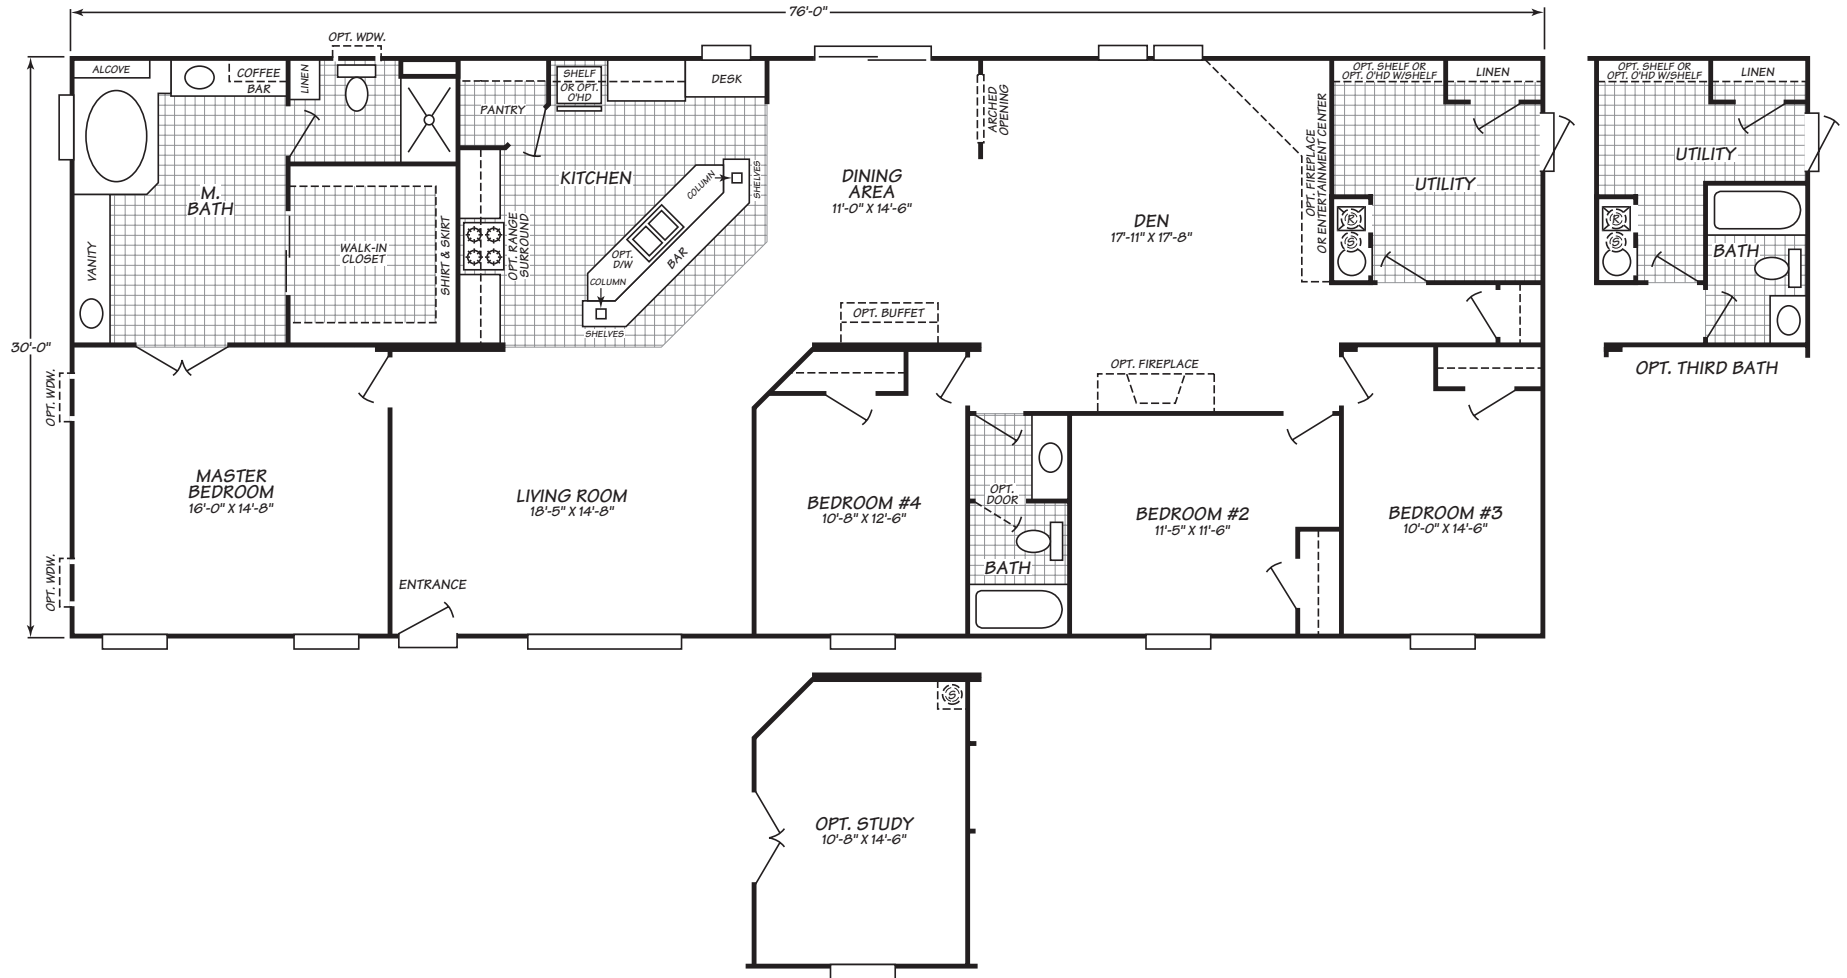

# Spring Hill Series Model 0764L

4 Bedrooms • 2 Baths • 2,280 Square Feet

Fleetwood Homes reserves the right to change colors, prices, specifications, models, dimensions and materials without notice. Rendering and diagrams are meant to be representative and, in keeping with Fleetwood's policy of constant updating and improvement, may vary from the actual home. All dimensions are nominal and approximated. Square footage is measured from exterior wall to exterior wall, and is an approximate figure. Length indicated in floorplans is floor length only. The length of the hitch is not included. (Add four feet to arrive at transportable length.) Ask your retailer for specifics. PRICES AND SPECIFICATIONS SUBJECT TO CHANGE WITHOUT NOTICE OR OBLIGATION.