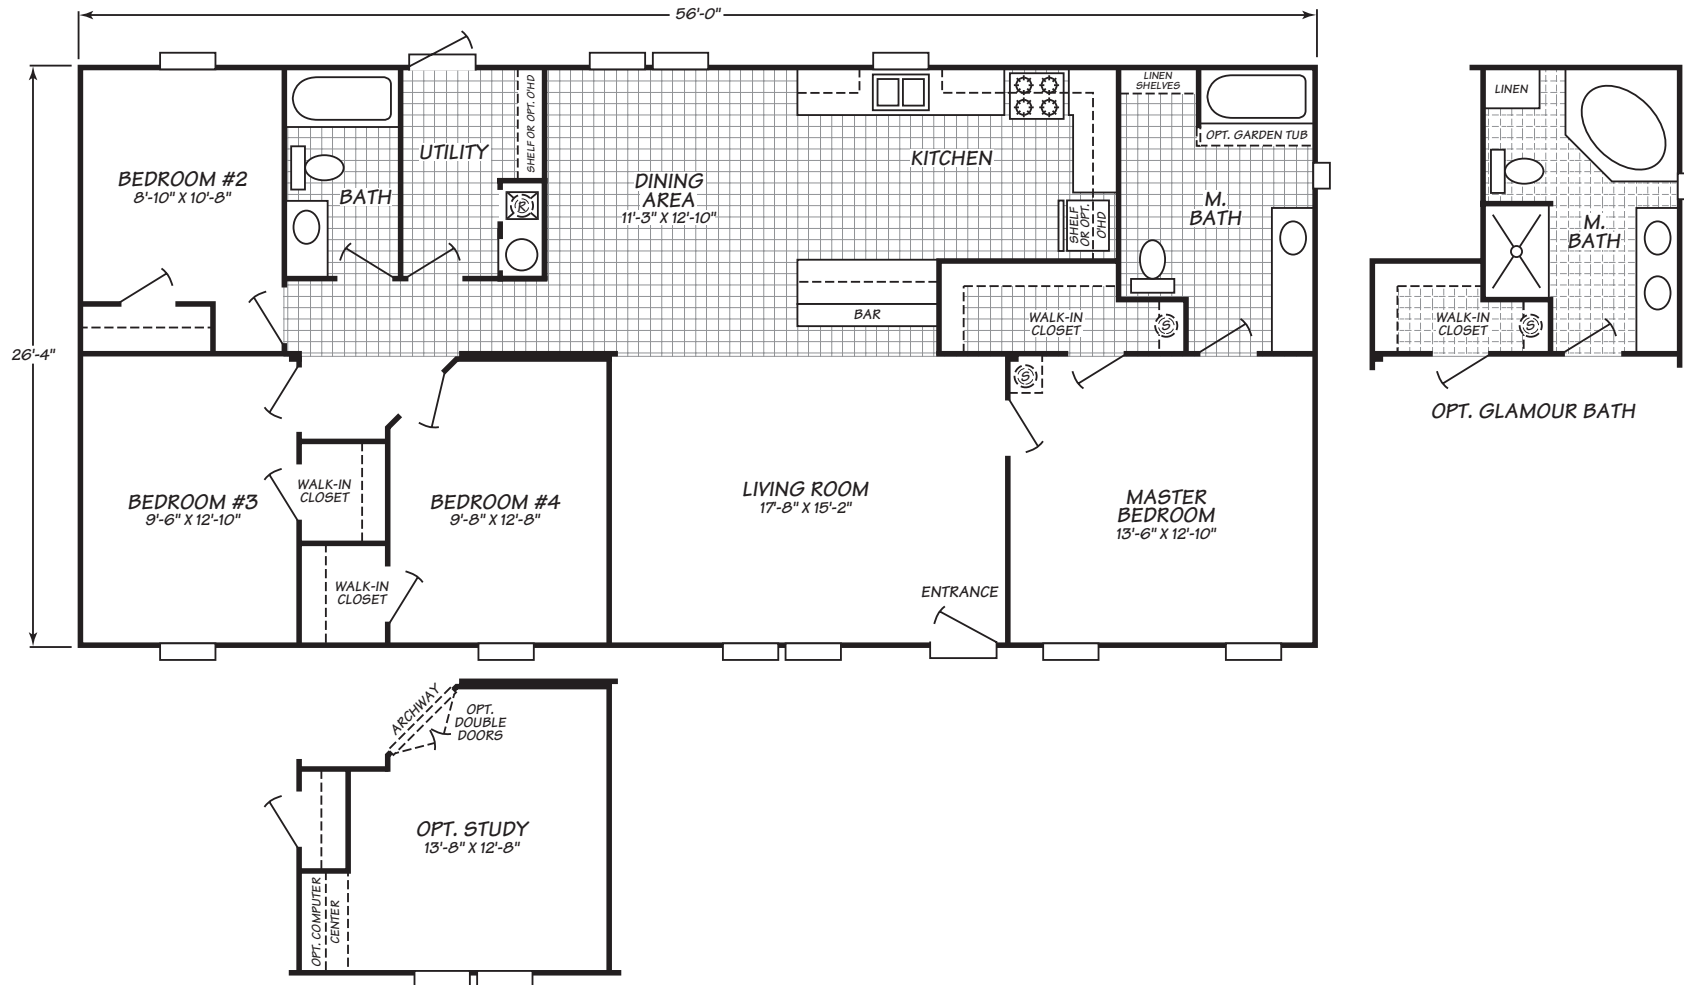

# Spring Hill Xtreme Series Model 4564S

4 Bedrooms • 2 Baths • 1,474 Square Feet

Fleetwood Homes reserves the right to change colors, prices, specifications, models, dimensions and materials without notice. Rendering and diagrams are meant to be representative and, in keeping with Fleetwood's policy of constant updating and improvement, may vary from the actual home. All dimensions are nominal and approximated. Square footage is measured from exterior wall to exterior wall, and is an approximate figure. Length indicated in floorplans is floor length only. The length of the hitch is not included. (Add four feet to arrive at transportable length.) Ask your retailer for specifics. PRICES AND SPECIFICATIONS SUBJECT TO CHANGE WITHOUT NOTICE OR OBLIGATION.