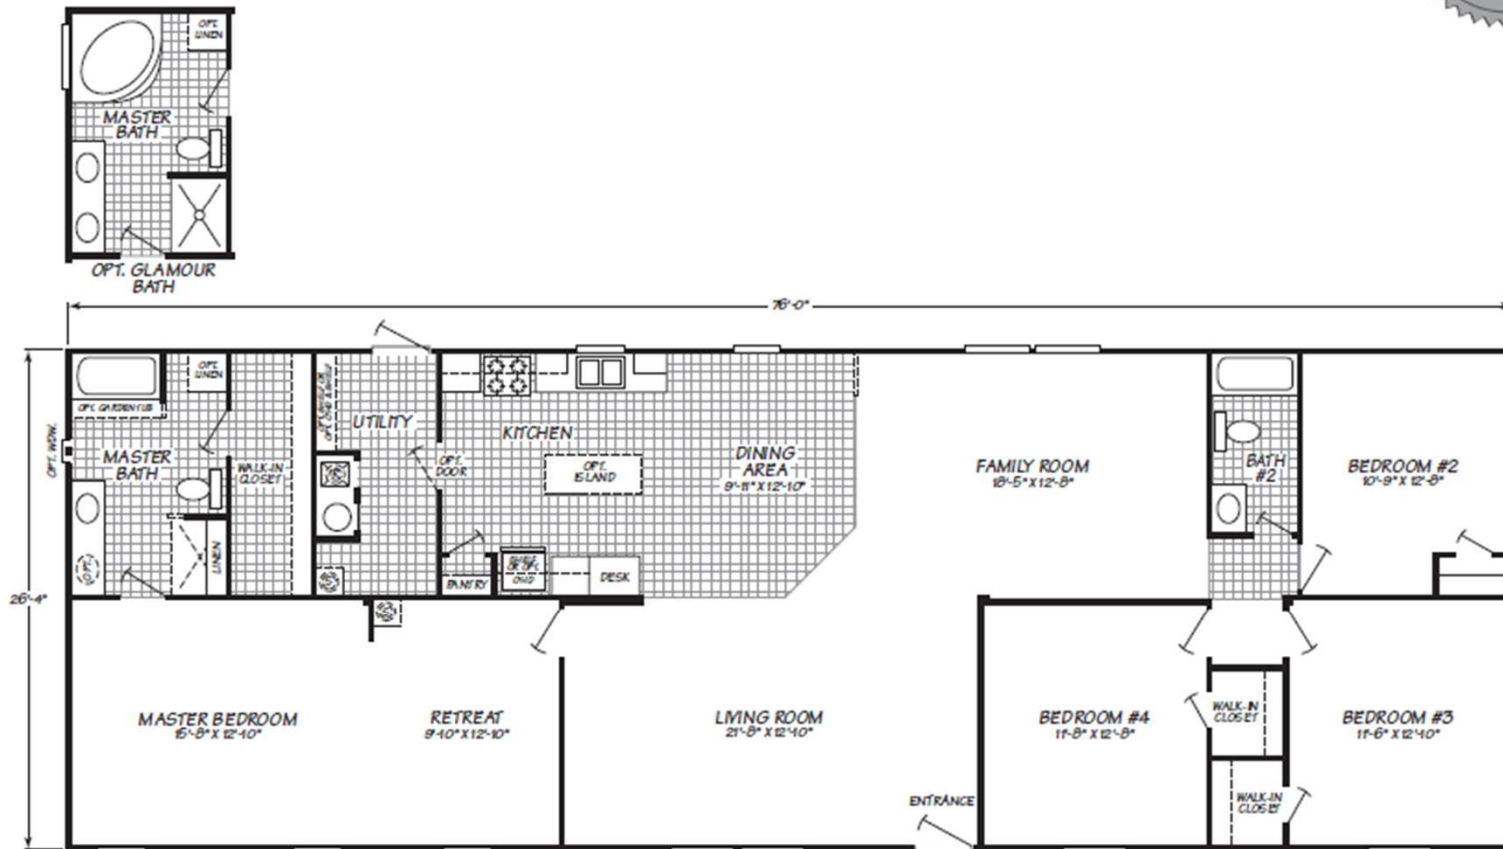

803-494-5700

Central Carolina Homes

www.cchomes.biz

Westfield Classic Series Model 4764W
4 Bedrooms • 2 Baths • 2,001 Square Feet

Windows shown reflect standard aluminum windows. Selection of optional thermal pane (vinyl) windows may affect the size and number of windows.

Fleetwood Homes reserves the right to change colors, prices, specifications, models, dimensions and materials without notice. Rendering and diagrams are meant to be representative and, in keeping with Fleetwood's policy of constant updating and improvement, may vary from the actual home. All dimensions are nominal and approximated. Square footage is measured from exterior wall to exterior wall, and is an approximate figure. Length indicated in floorplans is floor length only. The length of the hitch is not included. (Add four feet to arrive at transportable length.) Ask your retailer for specifics. PRICES AND SPECIFICATIONS SUBJECT TO CHANGE WITHOUT NOTICE OR OBLIGATION.