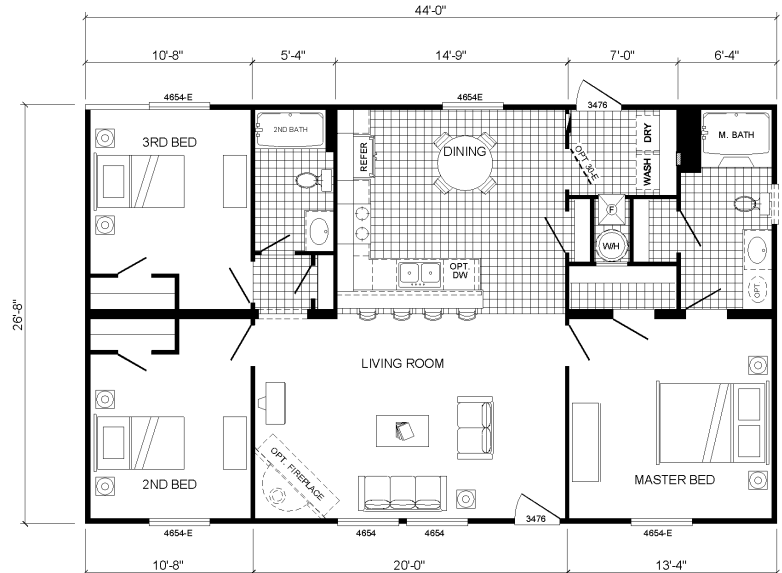

THE 5410PSC by CAVALIER HOME BUILDERS

Model 09-A5410PS

48 X 28
3 Bedroom
2 Bath
1173 Sq.Ft.

**OPTIONAL
GLAMOUR BATH**