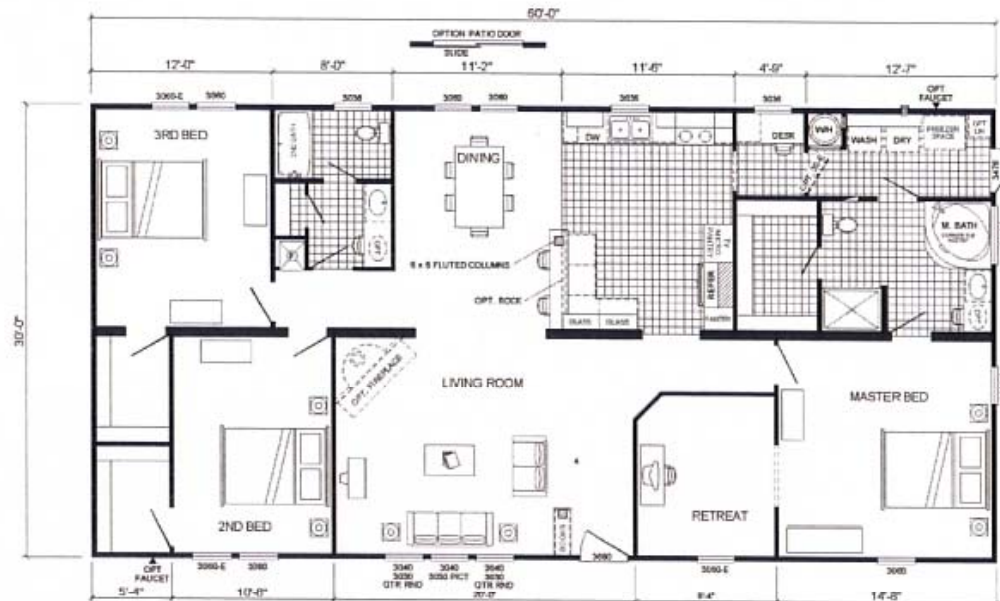

803-494-5700

Central Carolina Homes

www.cchomes.biz

THE GALLATIN by
CAVALIER HOME BUILDERS

Model 09-A6573L

64 X 32
3 Bedroom
2 Bath
1800 Sq.Ft.

Plans and specifications are subject to change without notice or obligation. Overall size dimensions are approximate and stated to industry standards. Overall length includes approximately four feet for the hitch. The square footage is measured from exterior wall to exterior wall, and is an approximate figure. Floor plan drawings are meant to be representative and, in keeping with our policy of constant updating and improvement, may vary from the actual home. All dimensions are nominal. Ask your retailer for specifics.