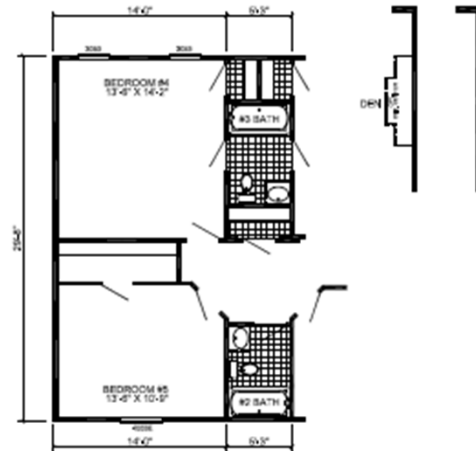

OPTIONAL 5TH BEDROOM