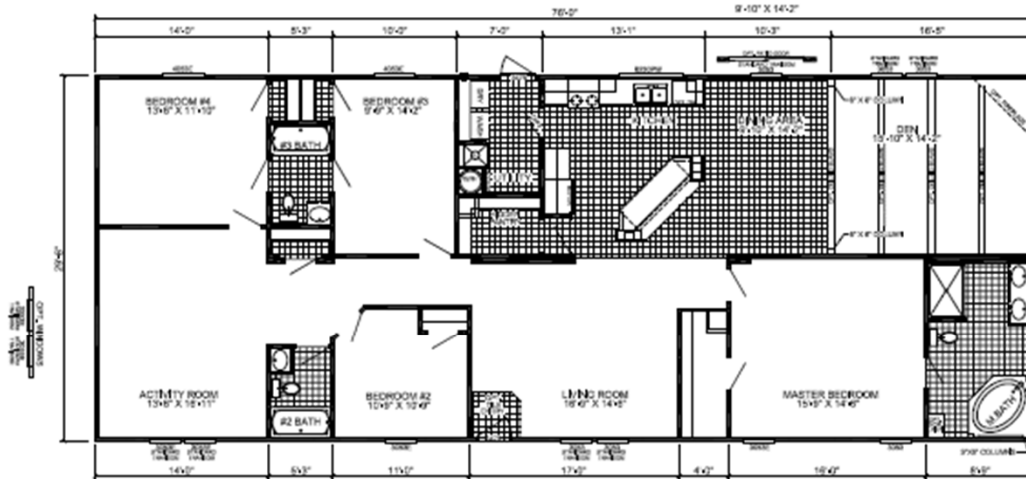

BIG FOOT

S-3764C
4-BEDROOM / 3-BATH
32 X 80 - Approx. 2254 Sq. Ft.