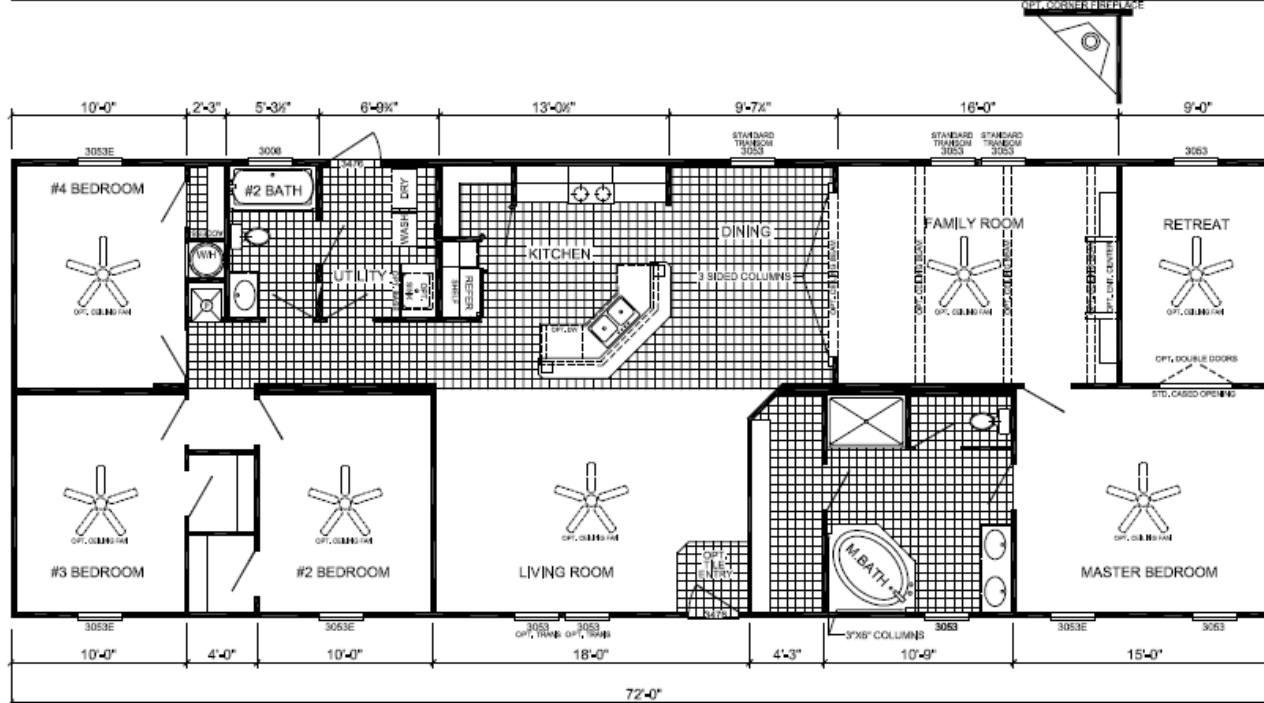

CAPTAIN'S RETREAT

OPTIONAL 5TH BEDROOM

U-2724A

4-BEDROOM / 2-BATH

28 X 76 - Approx. 1872 Sq. Ft.

7/8/09