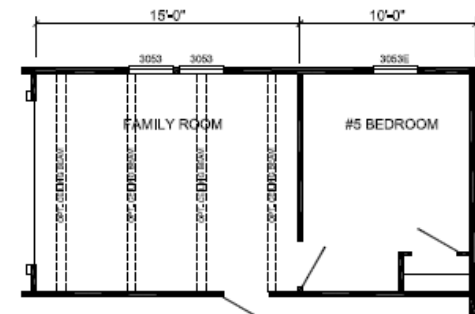

CAPTAIN'S RETREAT

OPTIONAL 5TH BEDROOM

U-2724A

4-BEDROOM / 2-BATH

28 X 76 - Approx. 1872 Sq. Ft.

7/8/09