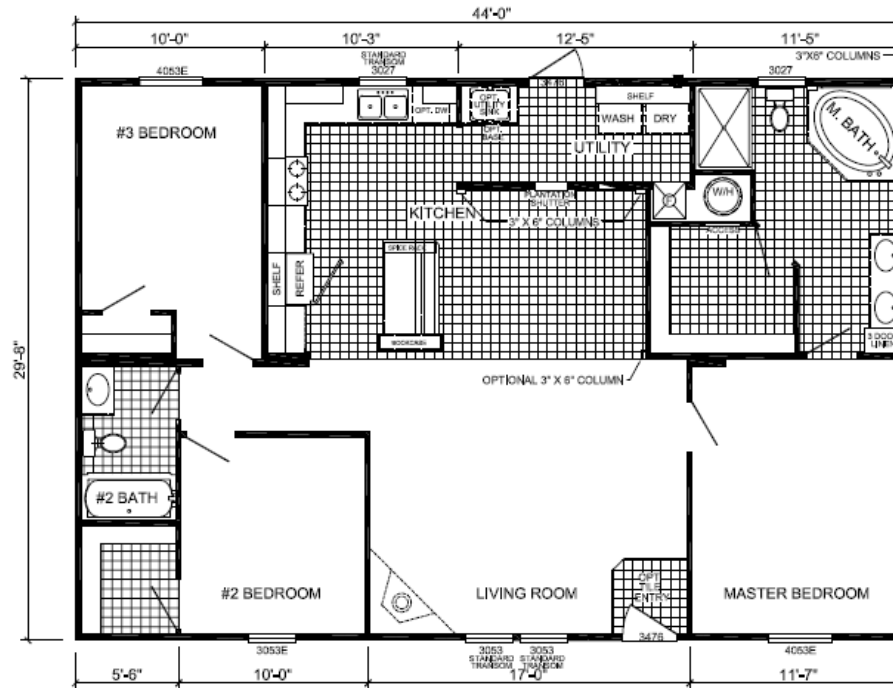

COTTAGE

ALL DORMERS SHOWN ARE OPTIONAL. CUSTOMER CAN OPTION IN ANY OF THE DORMERS SHOWN.

U-3443A
3-BEDROOM / 2-BATH
32 X 44 - Approx. 1305 Sq. Ft.

Date: 7-2-09
 * All room dimensions include closets and square footage figures are approximate.
 * Transom windows are available on optional 9'-0" sidewall houses only.
 * Available with Lineals or Shutters around windows.