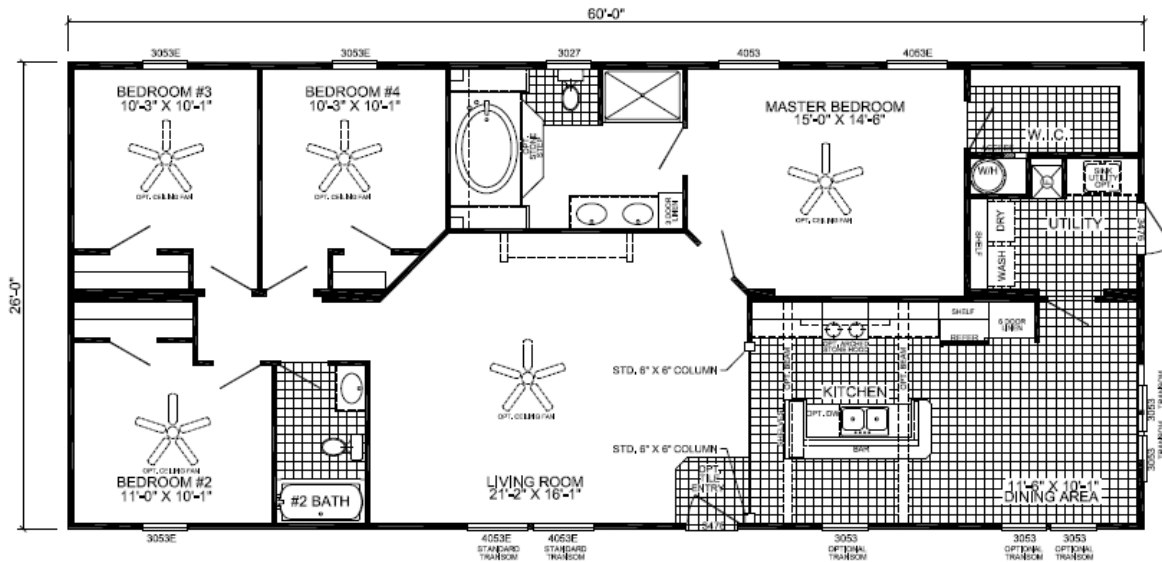

SOUTHERN BELLE

U-2604A

4-BEDROOM / 2-BATH

28 X 64 - Approx. 1560 Sq. Ft.

Date: 12-31-09