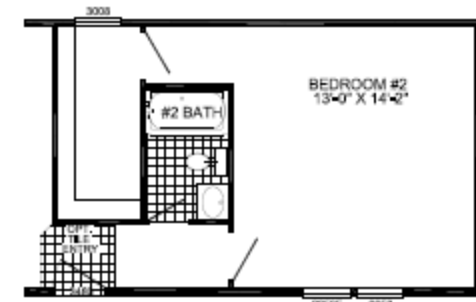

THE EDGE

U-5763E
3-BEDROOM / 2-BATH
16 X 80 - Approx. 1130 Sq. Ft.

Date: 2-10-10
 * All room dimensions include closets and square footage figures are approximate.
 * Transom windows are available on optional 9'-0" wide windows only.
 * Available with Louvers or Shutters around windows.

OPT. 2 BEDROOM