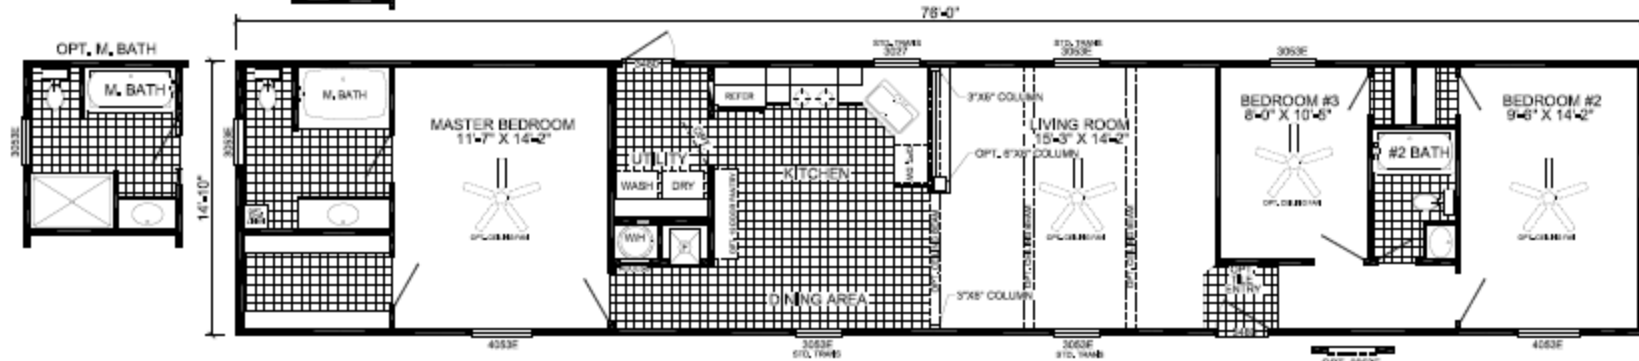

THE EDGE

U-5763E
3-BEDROOM / 2-BATH
16 X 80 - Approx. 1130 Sq. Ft.

Date: 2-10-10
 * All room dimensions include closets and square footage figures are approximate.
 * Transom windows are available on optional 9'-0" wide windows only.
 * Available with Louvers or Shutters around windows.

OPT. 2 BEDROOM