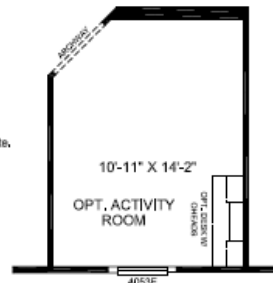

Date: 10/15/09

Hollywood