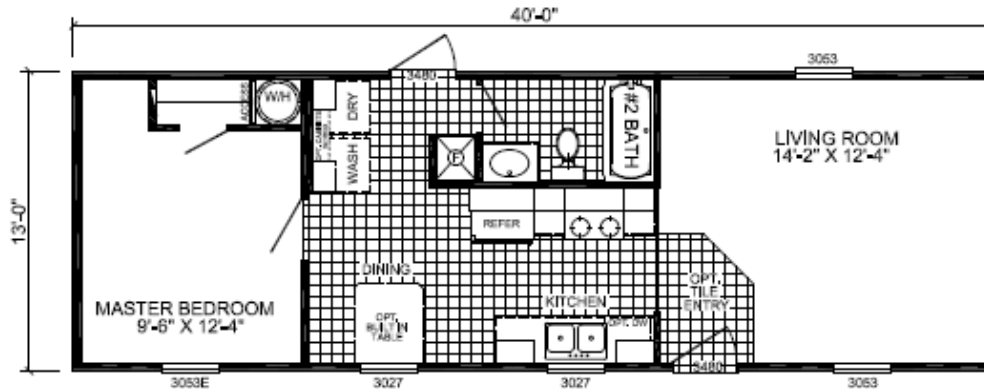

SHOWN WITH OPTIONAL WINDOW LINEALS

L-4401A
1-BEDROOM / 1-BATH
14 X 40 - Approx. 520 Sq. Ft.

Date: 11-25-08

* All room dimensions include closets and square footage figures are approximate.