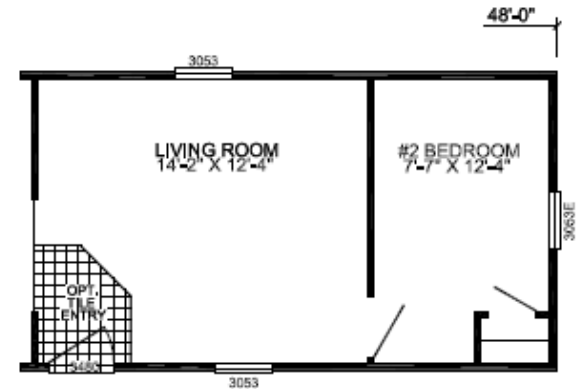

SHOWN WITH OPTIONAL WINDOW LINEALS

L-4401A
1-BEDROOM / 1-BATH
14 X 40 - Approx. 520 Sq. Ft.

Date: 11-25-08

* All room dimensions include closets and square footage figures are approximate.