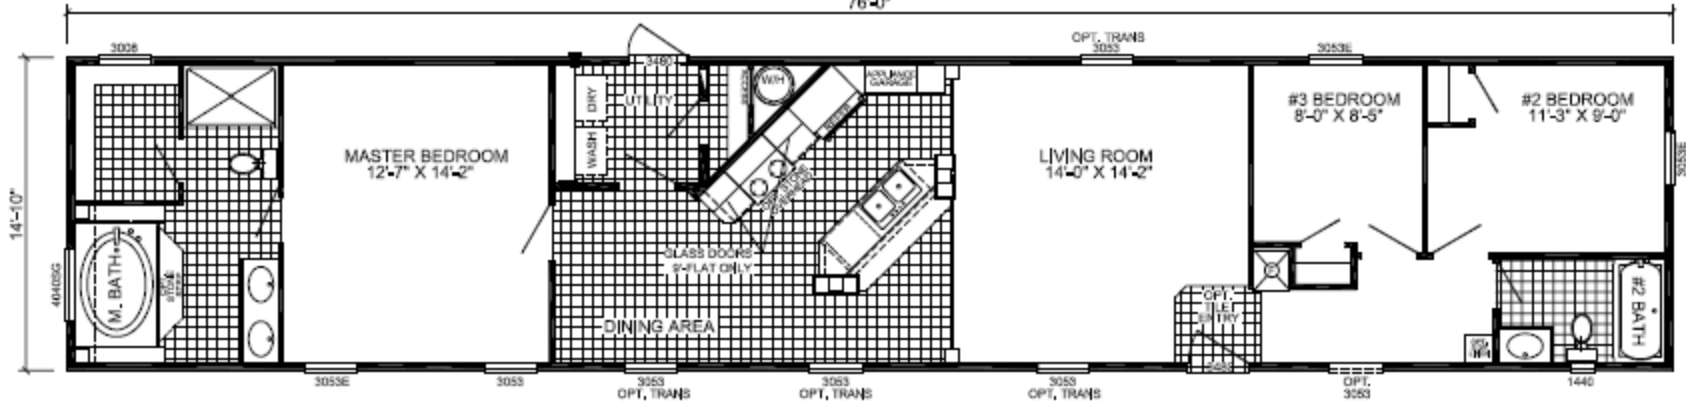

76'-0"

**L-5763C**

**3-BEDROOM / 2-BATH**

**16 X 80 - Approx. 1130 Sq. Ft.**

Date: 11/21/08

\* All room dimensions include closets and square footage figures are approximate.