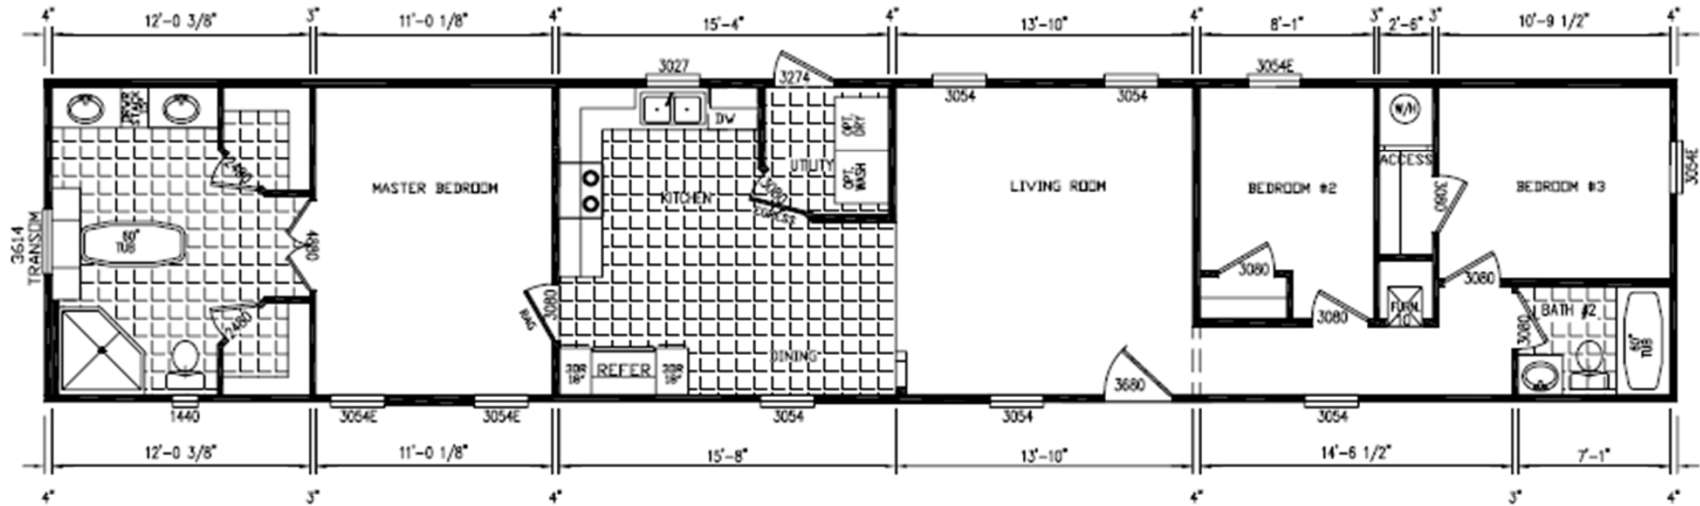

803-494-5700

Central Carolina Homes

www.cchomes.biz

PLATINUM HOMES

DAPIA SEAL	MODIFICATIONS	MODEL: SIL-1703 16X(76)80-3+2	SHEET: L-101
		TITLE: LITERATURE	
		DRAWN BY: MAT	DATE: 06/06/11
		SCALE: NTS	