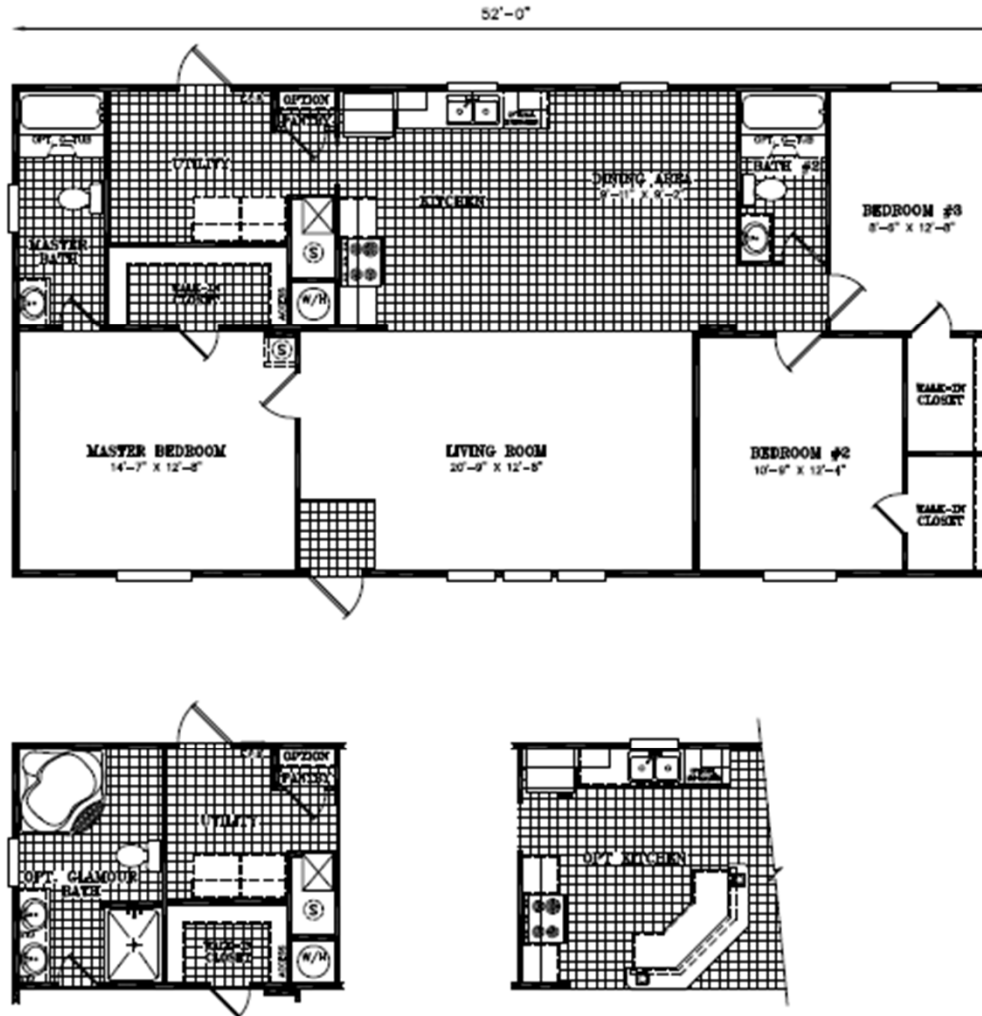

# Central Carolina Homes

www.cchomes.biz

**ScotBlit**  
HOMES, INC.

DATE: 03/17/2011  
REVISED: N/A  
0365

NOTES:  
SQUARE FOOTAGE:  
TOTAL = 1352  
LIVING SPACE = 1352  
PORCH = N/A

UNIT SPECIFICATIONS:  
**DO WHUT**  
28' X 56'  
3 BEDROOM / 2 BATH

DRAWING/MODEL NUMBER:  
285283DOW