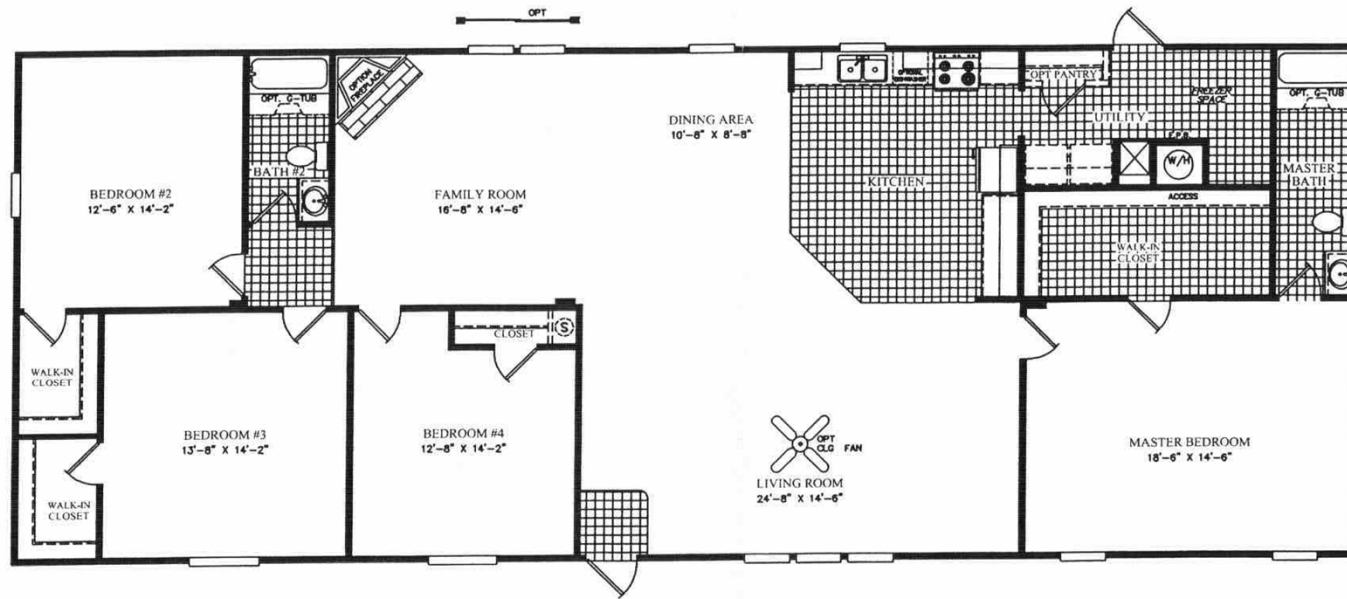

803-494-5700

Central Carolina Homes

www.cchomes.biz

76'-0"

**ScotBilt**  
HOMES, INC.

DATE: 07/20/2011  
REVISED: 08/17/2011  
SPS 386

NOTES:  
SQUARE FOOTAGE:  
TOTAL = 2254  
LIVING SPACE = 2254  
PORCH = N/A

UNIT SPECIFICATIONS:  
**REVOLUTION**  
32' X 80'  
4 BEDROOM / 2 BATH

DRAWING/MODEL NUMBER:  
3276444REV