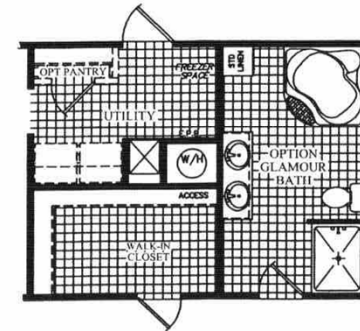

803-494-5700

Central Carolina Homes

www.cchomes.biz

76'-0"

**ScotBilt**  
HOMES, INC.

DATE: 07/20/2011  
REVISED: 08/17/2011  
SPS 386

NOTES:  
SQUARE FOOTAGE:  
TOTAL = 2254  
LIVING SPACE = 2254  
PORCH = N/A

UNIT SPECIFICATIONS:  
**REVOLUTION**  
32' X 80'  
4 BEDROOM / 2 BATH

DRAWING/MODEL NUMBER:  
3276444REV