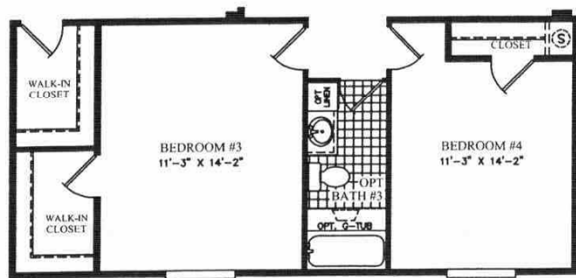

803-494-5700

Central Carolina Homes

www.cchomes.biz

76'-0"

**ScotBilt**  
HOMES, INC.

DATE: 07/20/2011  
REVISED: 08/17/2011  
SPS 386

NOTES:  
SQUARE FOOTAGE:  
TOTAL = 2254  
LIVING SPACE = 2254  
PORCH = N/A

UNIT SPECIFICATIONS:  
**REVOLUTION**  
32' X 80'  
4 BEDROOM / 2 BATH

DRAWING/MODEL NUMBER:  
3276444REV